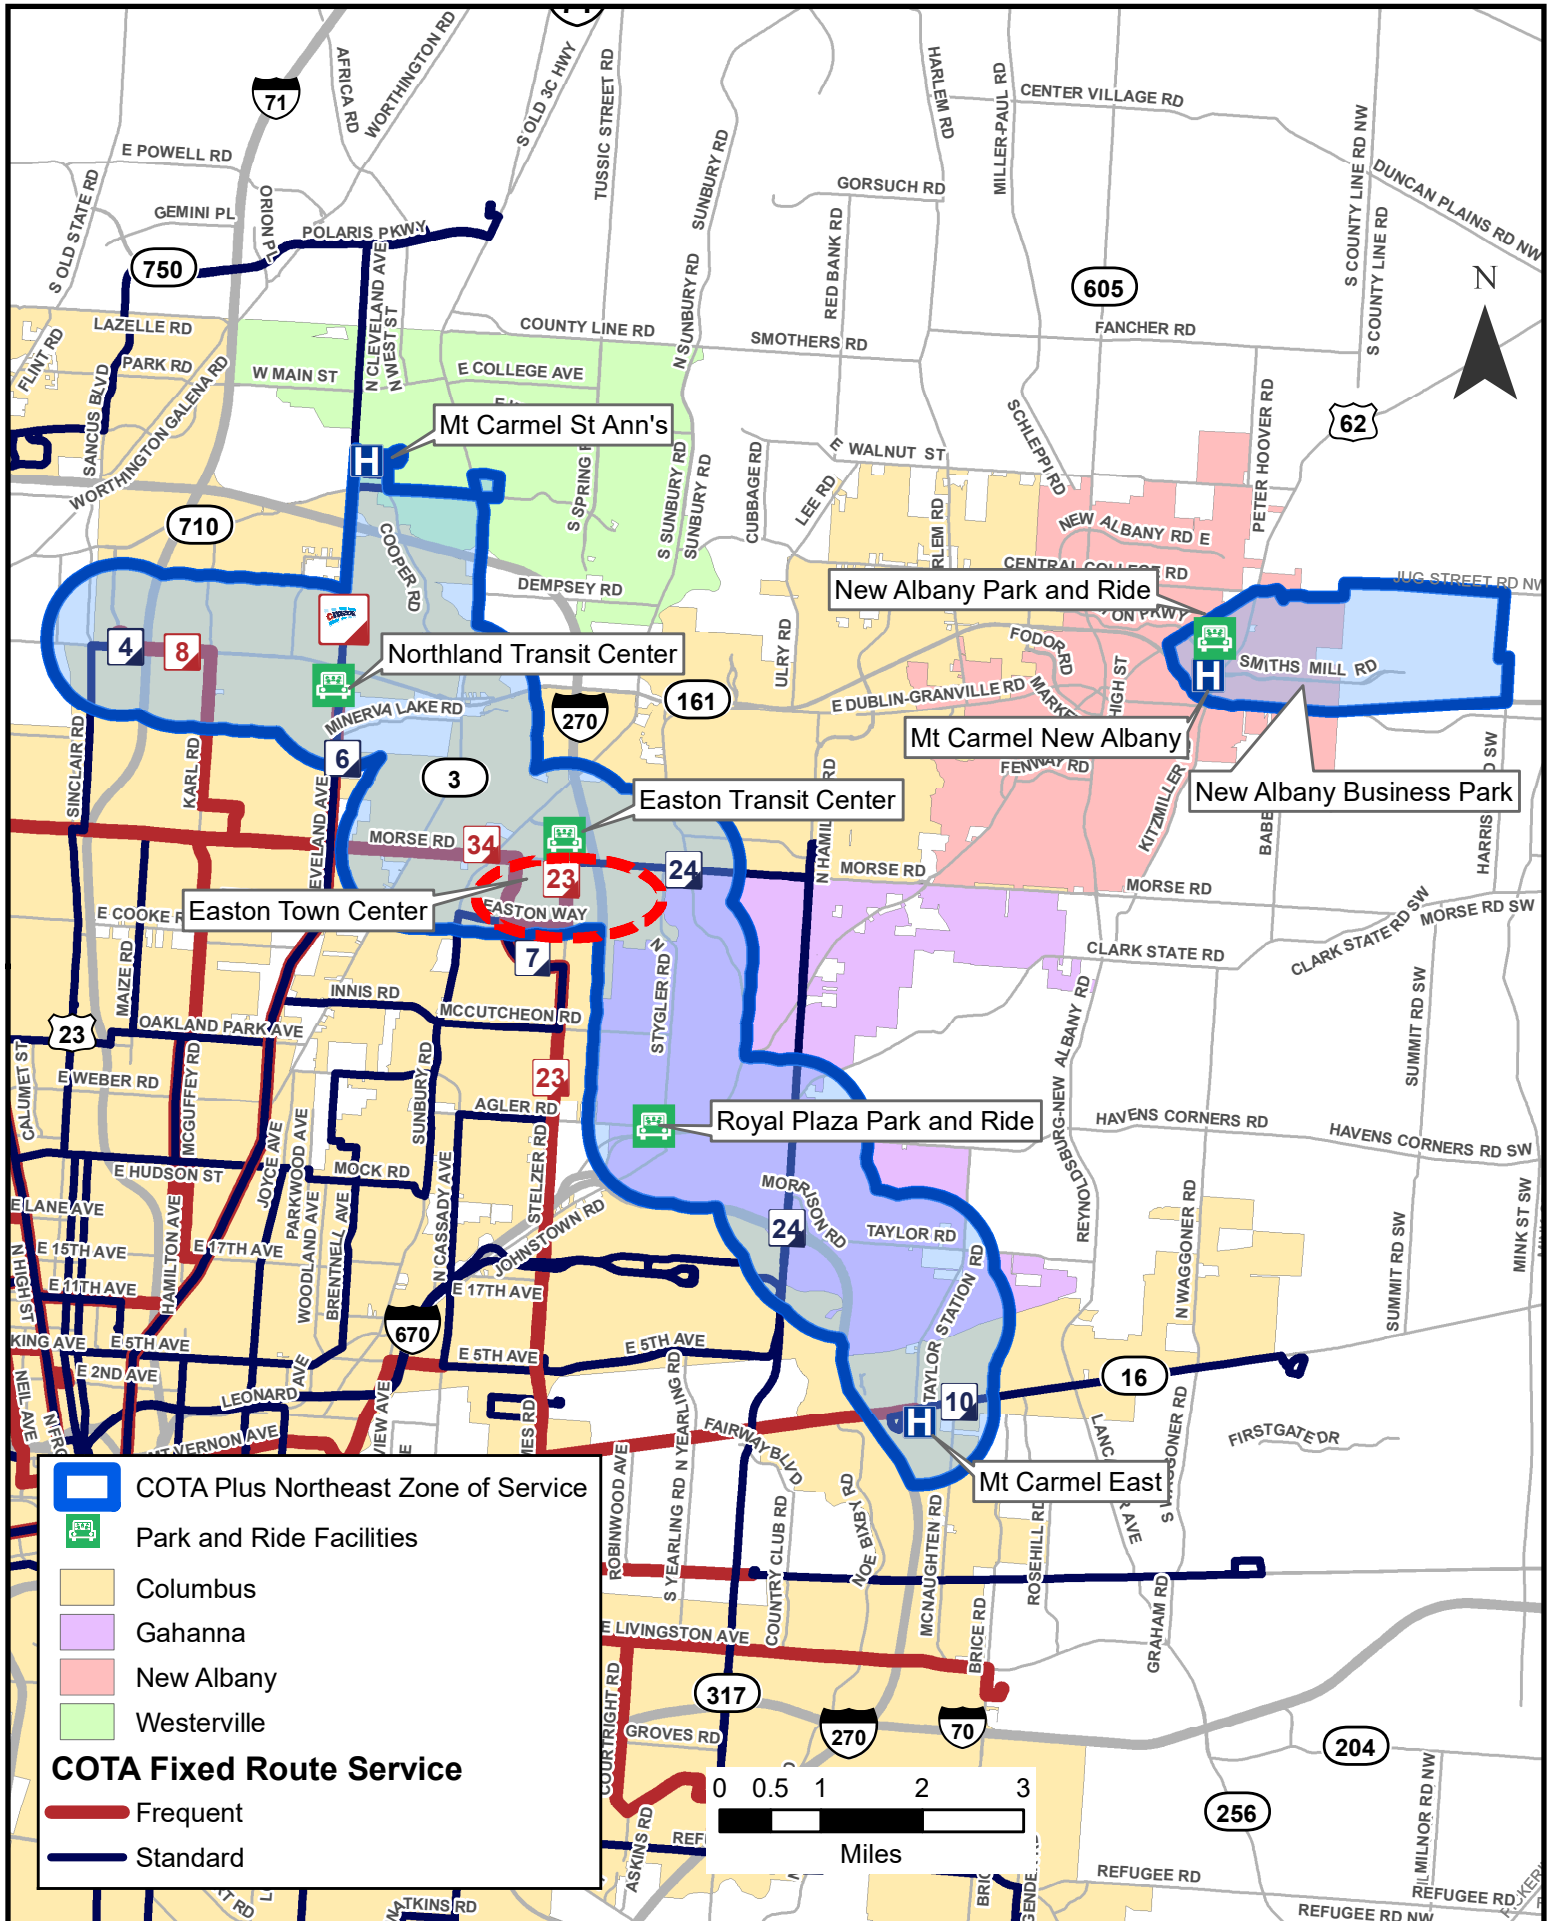

NORTHEAST ZONE OF SERVICE

COTA Plus Northeast Zone of Service

- COTA Plus Northeast Zone of Service
- Park and Ride Facilities
- Columbus
- Gahanna
- New Albany
- Westerville

COTA Fixed Route Service

- Frequent
- Standard