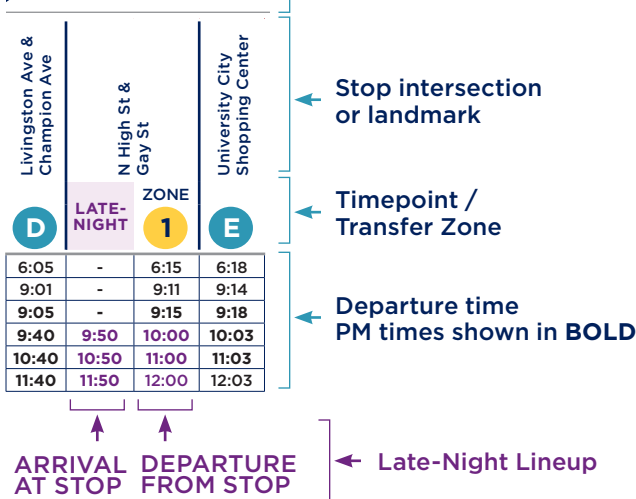

TRANSIT APP

Download the Transit app to plan, track and pay for your trips.

Only pay for what you use!

Fares are capped at \$4.50 a day or \$62/month when you use the app or a COTA Smartcard.

COTA.com/transitapp

VEHICLE FREQUENCY

STANDARD

Mon-Sat: 5 a.m.-12 a.m.
Sun: 5 a.m.-10 p.m.
Departure times
16-60 minutes apart

FREQUENT

Mon-Sat: 5 a.m.-12 a.m.
Sun: 5 a.m.-10 p.m.
Departure times
15 minutes or less

RUSH HOUR

Mon-Fri:
6:30-9 a.m.
3-6 p.m.

USING YOUR SCHEDULE

NORTH

Lineups are times when most major lines arrive downtown at the same time for transfers, occurring all day Sunday and after 10 p.m. Monday-Saturday. See schedule for times.

TRANSFERS

This vehicle line has transfer stops in Downtown. **There are 3 Transfer Zones that allow transfer to Lines 1-11, CMAX and 102.** All lines stop in each zone with the exception of Line 10, which only stops in Zone 2.