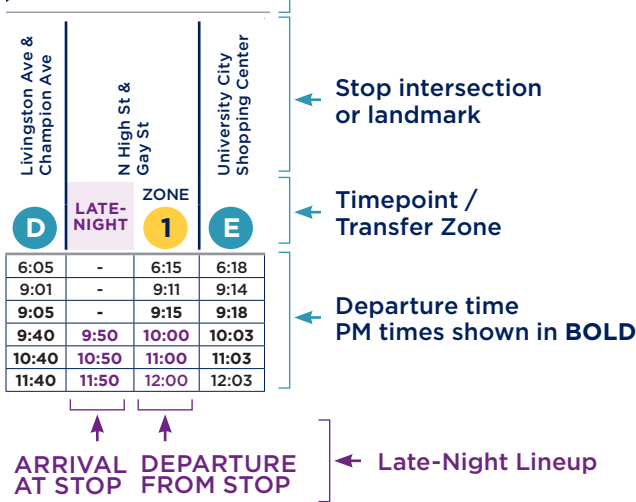

VEHICLE FREQUENCY

STANDARD

Mon-Sat: 5 a.m.-12 a.m.
Sun: 5 a.m.-10 p.m.
Departure times
16-60 minutes apart

FREQUENT

Mon-Sat: 5 a.m.-12 a.m.
Sun: 5 a.m.-10 p.m.
Departure times
15 minutes or less

RUSH HOUR

Mon-Fri:
6:30-9 a.m.
3-6 p.m.

USING YOUR SCHEDULE

NORTH

TRANSFERS

This vehicle line has transfer stops in Downtown.

There are 3 Transfer Zones that allow transfer to Lines 1-11, CMAX and 102. All lines stop in each zone with the exception of Line 10, which only stops in Zone 2.

EASTBOUND

- ZONE 2:** S 4th St & E Capital St Stop 7434
- ZONE 3:** E Main St & S High St Stop 1644

WESTBOUND

- ZONE 1:** W Long St & N High St Stop 4157
- ZONE 2:** S 3rd St & E Broad St Stop 4114
- ZONE 3:** E Mound St & S High St Stop 1797

Lineups are times when most major lines arrive downtown at the same time for transfers, occurring all day Sunday and after 10 p.m. Monday-Saturday. See schedule for times.

LINE 6 MAP

LOCAL DESTINATIONS

- Downtown Columbus
- COSI
- Franklinton
- Westgate Community Recreation