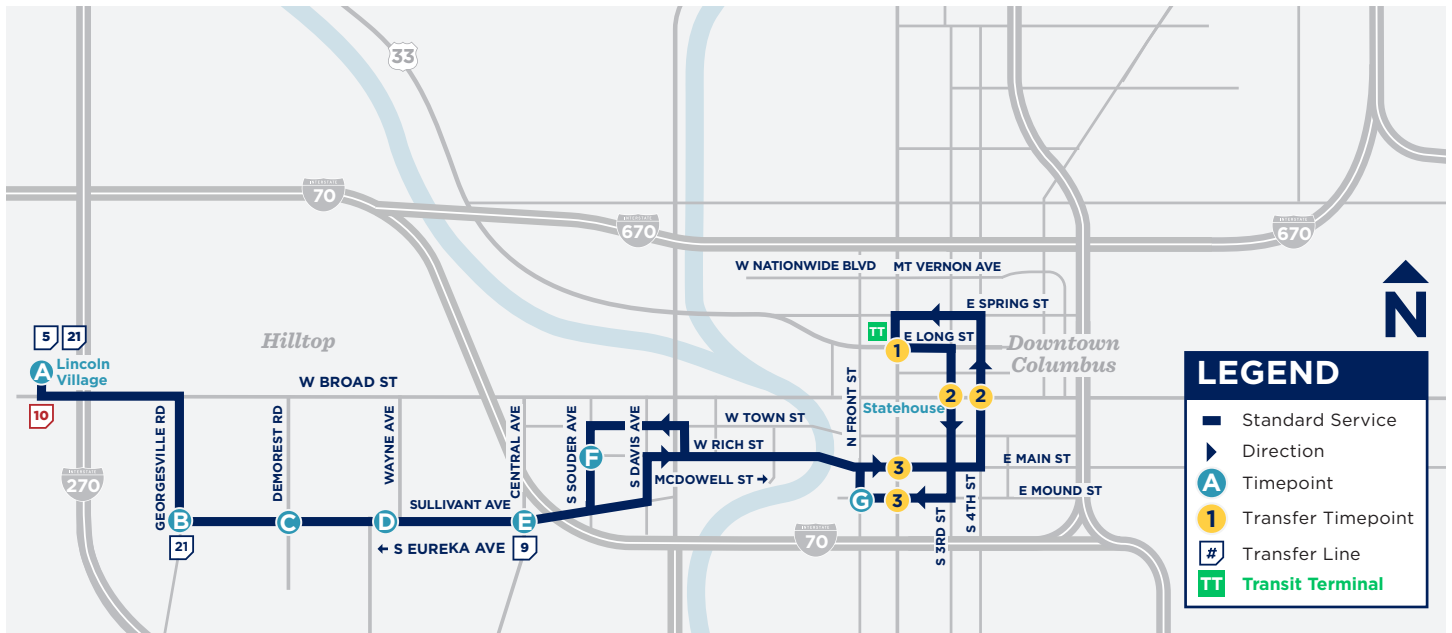

USING YOUR SCHEDULE

NORTH

TRANSFERS

This vehicle line has transfer stops in Downtown.

There are 3 Transfer Zones that allow transfer to Lines 1-11, CMAX and 102. All lines stop in each zone with the exception of Line 10, which only stops in Zone 2.

EASTBOUND

- ZONE 2:** S 4th St & E Capital St Stop 7434
- ZONE 3:** E Main St & S High St Stop 1644

WESTBOUND

- ZONE 1:** W Long St & N High St Stop 4157
- ZONE 2:** S 3rd St & E Broad St Stop 4114
- ZONE 3:** E Mound St & S High St Stop 1797

Lineups are times when most major lines arrive downtown at the same time for transfers, occurring all day Sunday and after 10 p.m. Monday-Saturday. See schedule for times.

LINE 6 MAP

LOCAL DESTINATIONS

- Downtown Columbus
- COSI
- Franklinton
- Westgate Community Recreation