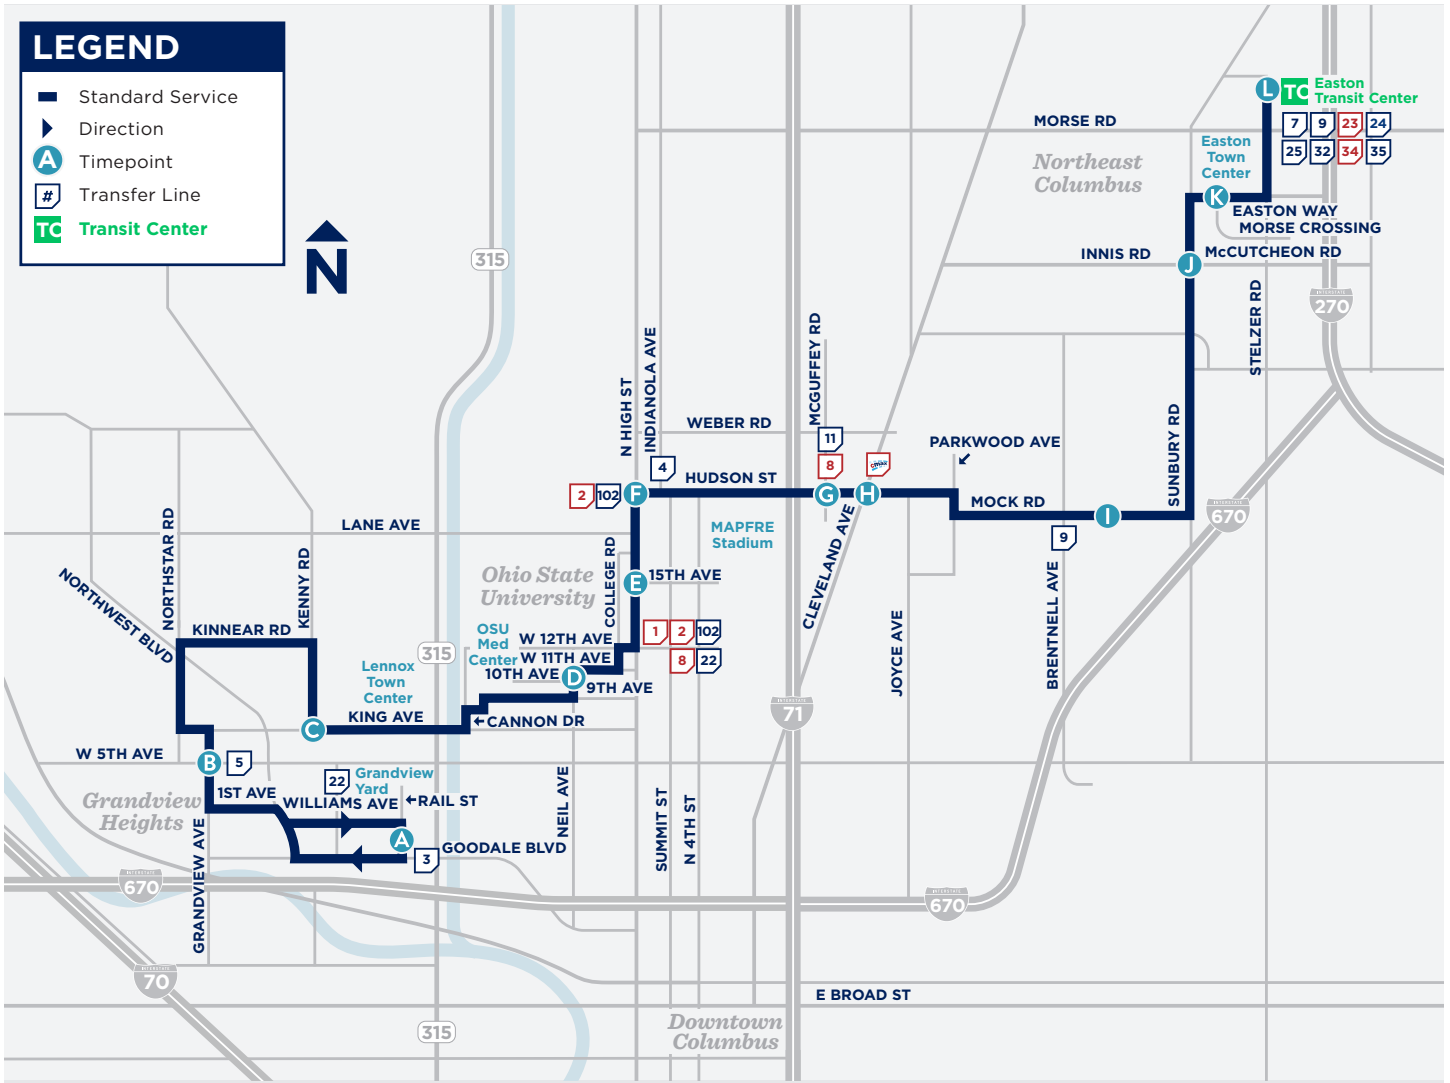

LINE 31 MAP

LOCAL DESTINATIONS

- Grandview Yard
- OSU Wexner Medical Center
- The Ohio State University
- Easton Town Center
- Easton Transit Center