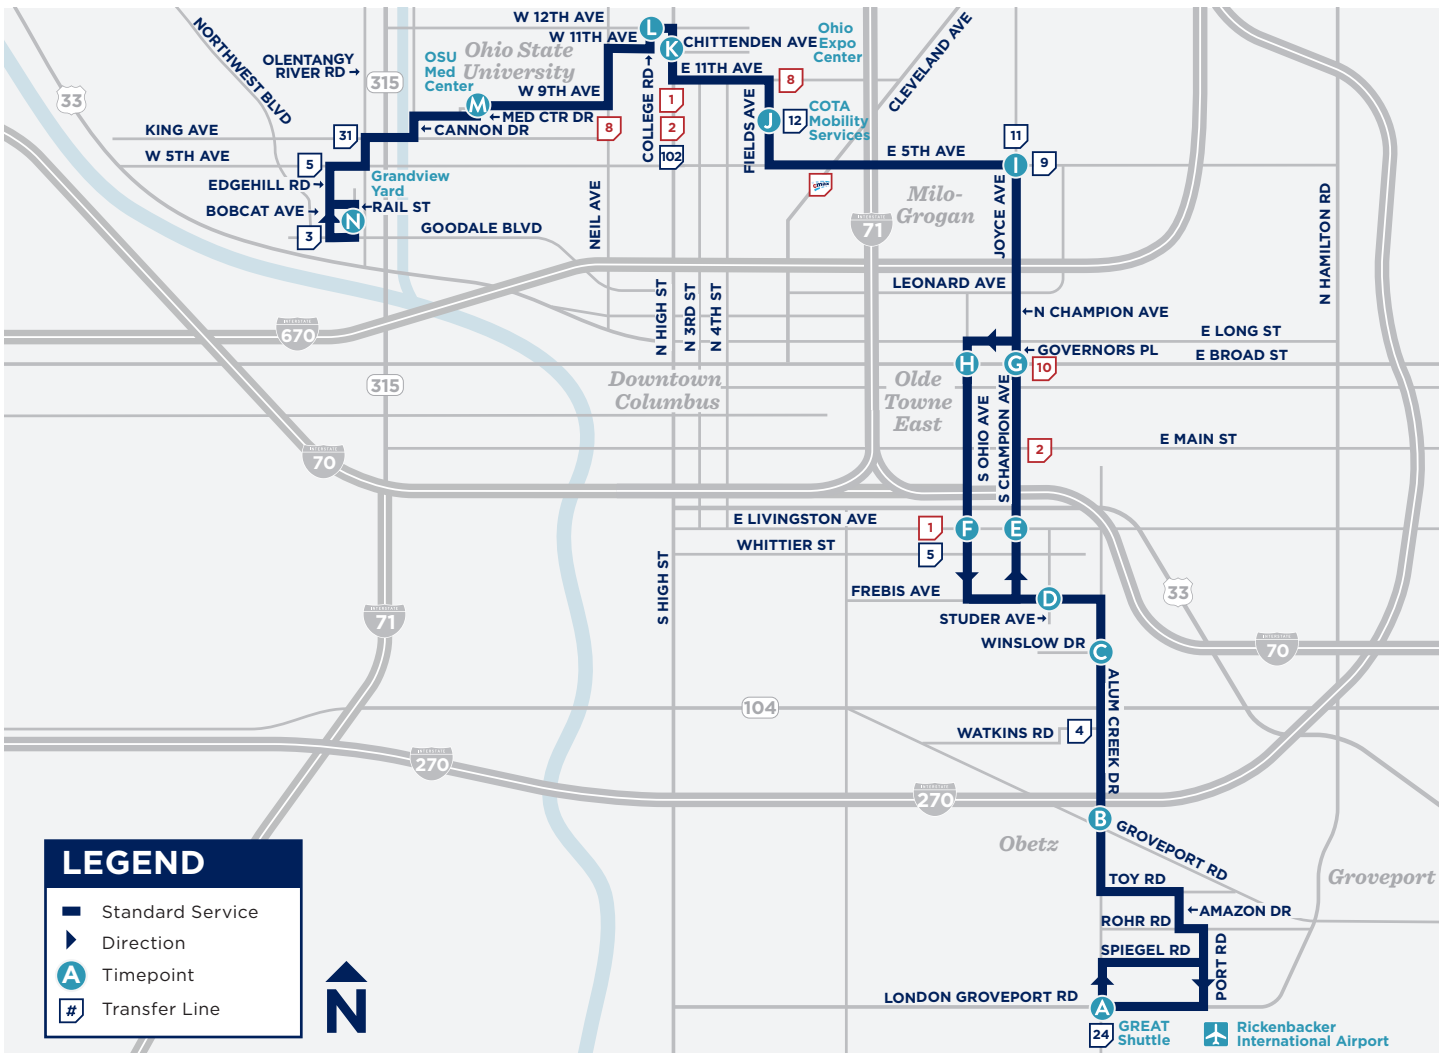

USING YOUR SCHEDULE

NORTH

Livingston Ave & Champion Ave	N High St & Gay St	University City Shopping Center
D	LATE-NIGHT ZONE 1	E
6:05	-	6:15
9:01	-	9:11
9:05	-	9:15
9:40	9:50	10:00
10:40	10:50	11:00
11:40	11:50	12:00

← Direction of the line

← Stop intersection or landmark

← Timepoint / Transfer Zone

← Departure time PM times shown in **BOLD**

← Late-Night Lineup

ARRIVAL AT STOP DEPARTURE FROM STOP

BE PREPARED

KNOW YOUR:

- Line number
- Departure time and location
- Destination

MAKE SURE TO:

- Arrive at your stop five minutes early.
- Be visible — step outside of the shelter if you are in one and remain close to the transit stop sign.
- The line number and destination are located on the vehicle's front windshield.
- Have fare ready (cash, COTA Smartcard or Transit app on your smartphone).
- If transferring later, ask your Operator for a transfer pass before paying.
- Motion to the Operator as your transit vehicle approaches.
- Use the yellow cord over your seat's window when approaching your stop. Exit through the rear door.

Lineups are times when most major lines arrive downtown at the same time for transfers, occurring all day Sunday and after 10 p.m. Monday-Saturday. See schedule for times.

LINE 22 MAP

LOCAL DESTINATIONS