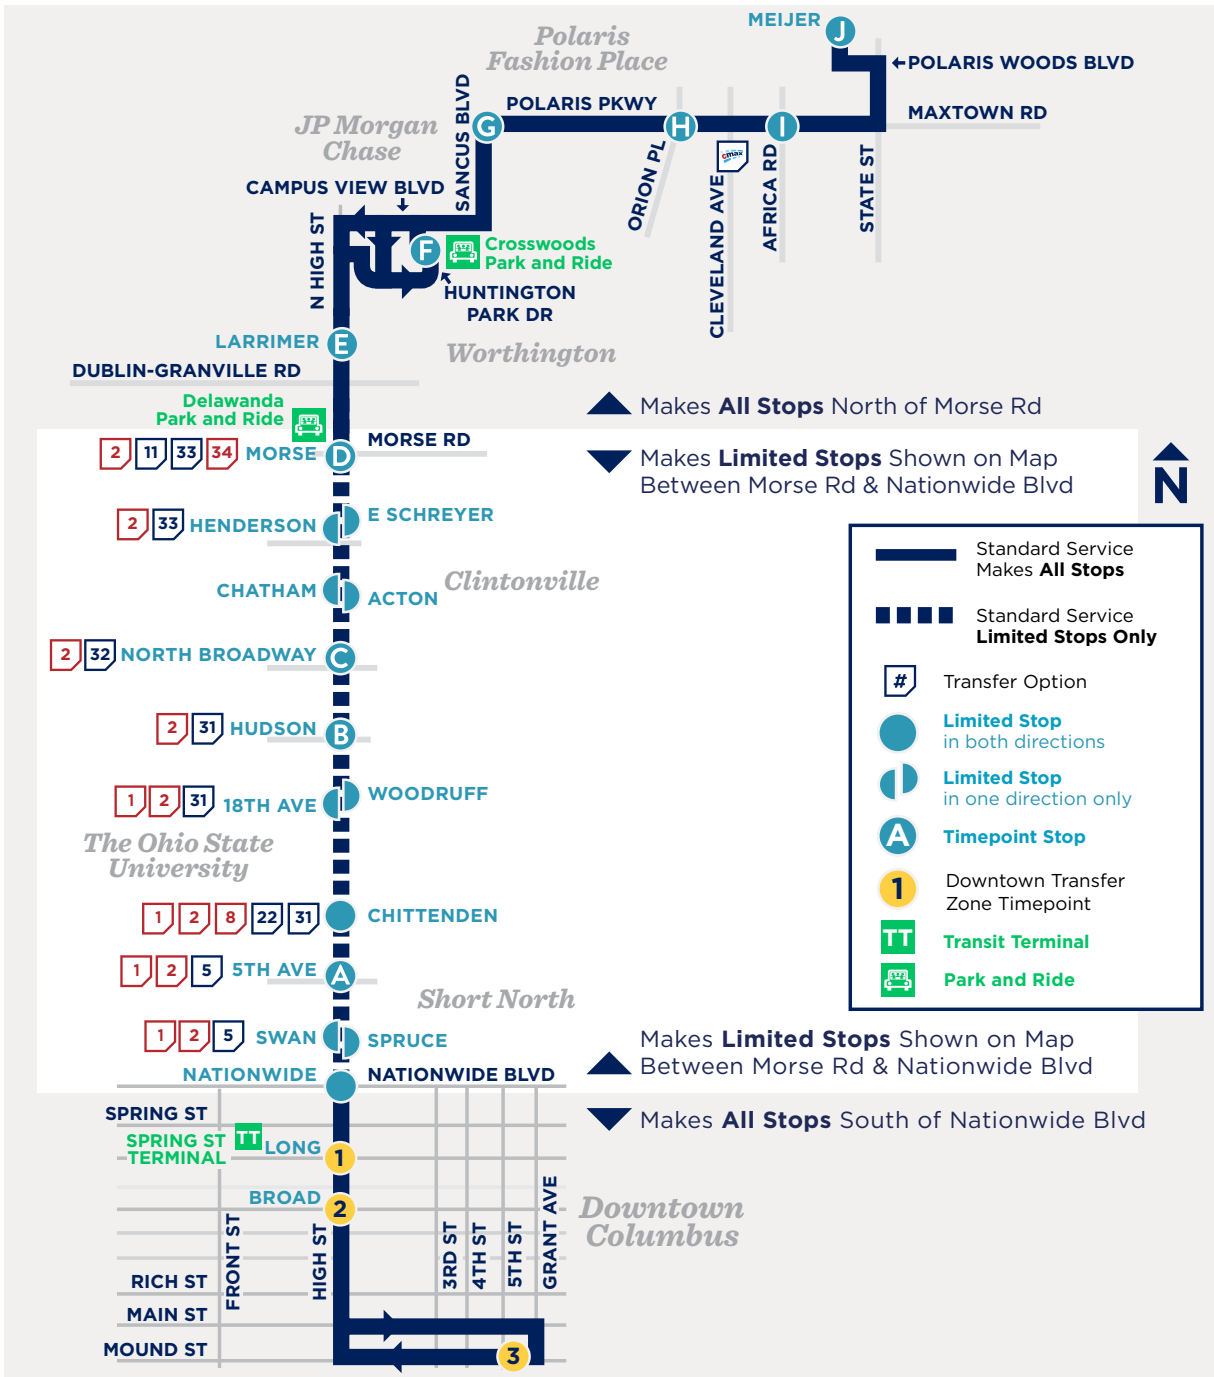

USING YOUR SCHEDULE

NORTH

TRANSFERS

This vehicle line has transfer stops in Downtown. **There are 3 Transfer Zones that allow transfer to Lines 1-11 and CMAX.** All lines stop in each zone with the exception of Line 10, which only stops in Zone 2.

Lineups are times when most major lines arrive downtown at the same time for transfers, occurring all day Sunday and after 10 p.m. Monday-Saturday. See schedule for times.

LINE 102 MAP

LOCAL DESTINATIONS