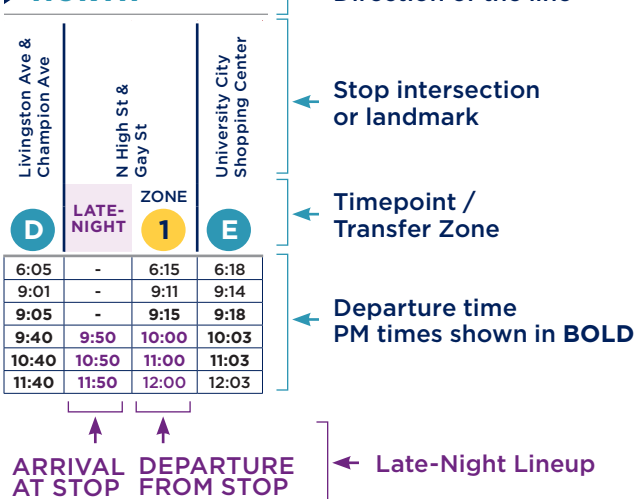

VEHICLE FREQUENCY

STANDARD

Mon-Sat: 5 a.m.-12 a.m.
Sun: 5 a.m.-10 p.m.
Departure times
16-60 minutes apart

FREQUENT

Mon-Sat: 5 a.m.-12 a.m.
Sun: 5 a.m.-10 p.m.
Departure times
15 minutes or less

RUSH HOUR

Mon-Fri:
6:30-9 a.m.
3-6 p.m.

USING YOUR SCHEDULE

NORTH

TRANSFERS

This vehicle line has transfer stops in Downtown. **There are 3 Transfer Zones that allow transfer to Lines 1-11 and CMAX.** All lines stop in each zone with the exception of Line 10, which only stops in Zone 2.

NORTHBOUND

- ZONE 1:** N High St & E Long St Stop 5910
- ZONE 2:** S High St & E Broad St Stop 6464
- ZONE 3:** E Mound St & S 5th St Stop 7400

EASTBOUND/SOUTHBOUND

- ZONE 1:** N High St & W Long St Stop 4101
- ZONE 2:** N High St & W Broad St Stop 2900
- ZONE 3:** E Mound St & S 5th St Stop 7400

Lineups are times when most major lines arrive downtown at the same time for transfers, occurring all day Sunday and after 10 p.m. Monday-Saturday. See schedule for times.

LINE 102 MAP

LOCAL DESTINATIONS