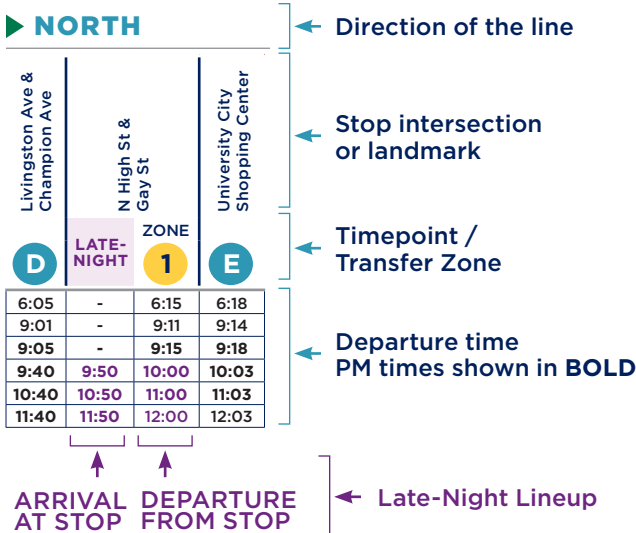

RUSH HOUR

Mon–Fri:
6:30–9 a.m.
3–6 p.m.

HOLIDAY SERVICE

Please note: COTA observes Sunday schedules on holidays, including New Year’s Day, Martin Luther King Jr. Day, Memorial Day, Juneteenth, Independence Day, Labor Day, Thanksgiving and Christmas.

USING YOUR SCHEDULE

BE PREPARED

KNOW YOUR:

- Line number
- Departure time and location
- Destination

MAKE SURE TO:

- Arrive at your stop five minutes early.
- Be visible — step outside of the shelter if you are in one and remain close to the transit stop sign.
- The line number and destination are located on the vehicle’s front windshield.
- Have fare ready (cash, COTA Smartcard or Transit app on your smartphone).
- If transferring later, ask your Operator for a transfer pass before paying.
- Motion to the Operator as your transit vehicle approaches.
- Use the yellow cord over your seat’s window when approaching your stop. Exit through the rear door.

Lineups are times when most major lines arrive Downtown at the same time for transfers, occurring all day Sunday and after 9 p.m. Monday–Saturday. See schedule for times.

LINE 73 MAP

LOCAL DESTINATIONS

- Dublin Dale Dr Park and Ride
- Griggs Dam Park and Ride
- Dublin Metro Place
- Downtown Columbus

Beyond this point, transit vehicles may run UP TO FIVE MINUTES EARLY.

► NORTH

MONDAY-FRIDAY

COTA Transit Terminal Bay 9 A	S 4th St & E Capital St B	W Spring St & N Front St E	W Spring St & Marconi Blvd F	Griggs Dam Park and Ride G	Ashland Chemical J	Metro Place N & Frantz Rd I	Dublin Dale Dr Park and Ride H
7:30	7:33	7:37	7:38	-	8:00	8:03	8:11
3:54	3:57	4:01	4:02	4:15	-	-	4:27
4:30	4:33	4:37	4:38	4:51	-	-	5:03
5:06	5:09	5:13	5:14	5:27	-	-	5:39