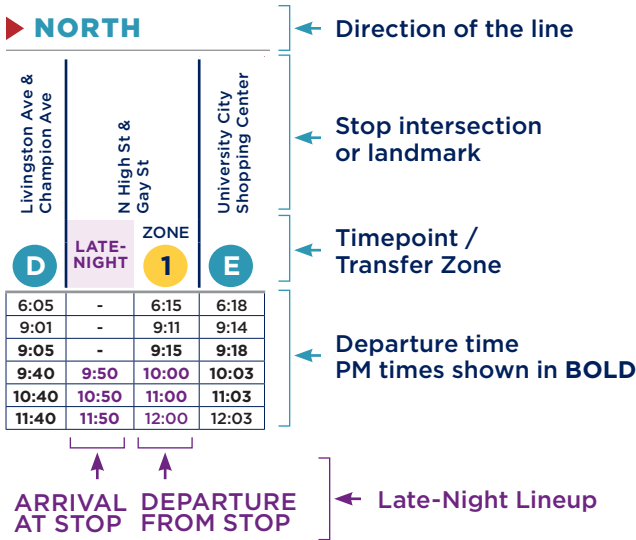

VEHICLE FREQUENCY

STANDARD

Mon-Fri: 5 a.m.-11 p.m.
Sat, Sun: 5 a.m.-10 p.m.
Departure times
16-60 minutes apart

FREQUENT

Mon-Fri: 5 a.m.-11 p.m.
Sat, Sun: 5 a.m.-10 p.m.
Departure times
15 minutes or less

RUSH HOUR

Mon-Fri:
6:30-9 a.m.
3-6 p.m.

HOLIDAY SERVICE

Please note: COTA observes Sunday schedules on holidays, including New Year's Day, Martin Luther King Jr. Day, Memorial Day, Juneteenth, Independence Day, Labor Day, Thanksgiving and Christmas.

USING YOUR SCHEDULE

TRANSFERS

This vehicle line has transfer stops in Downtown. **There are 3 Transfer Zones that allow transfer to Lines 1-11 & CMAX.** All lines stop in each zone with the exception of Line 10, which only stops in Zone 2.

Lineups are times when most major lines arrive Downtown at the same time for transfers, occurring all day Sunday and after 9 p.m. Monday-Saturday. See schedule for times.

CMAX MAP

LOCAL DESTINATIONS

- Downtown
- Ohio Statehouse
- Columbus State Community College
- Linden Transit Center
- Northern Lights Park and Ride
- Northland Transit Center
- Mount Carmel St. Ann's
- Ohio Health Westerville