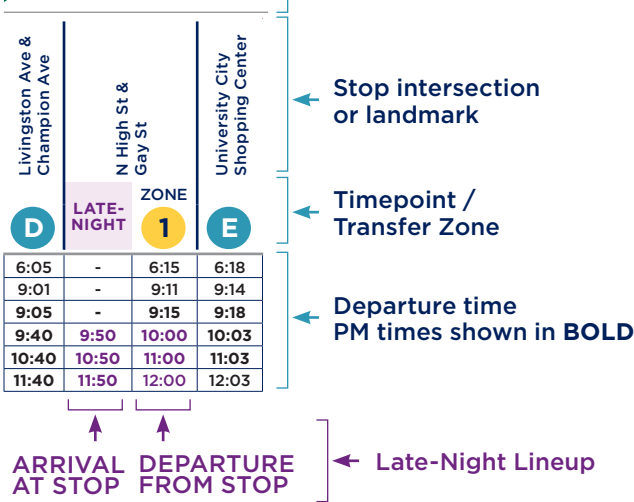

RUSH HOUR

Mon–Fri:
6:30–9 a.m.
3–6 p.m.

HOLIDAY SERVICE

Please note: COTA observes Sunday schedules on holidays, including New Year’s Day, Martin Luther King Jr. Day, Memorial Day, Juneteenth, Independence Day, Labor Day, Thanksgiving and Christmas.

USING YOUR SCHEDULE

NORTH

Lineups are times when most major lines arrive Downtown at the same time for transfers, occurring all day Sunday and after 9 p.m. Monday–Saturday. See schedule for times.

BE PREPARED

KNOW YOUR:

- Line number
- Departure time and location
- Destination

MAKE SURE TO:

- Arrive at your stop five minutes early.
- Be visible — step outside of the shelter if you are in one and remain close to the transit stop sign.
- The line number and destination are located on the vehicle’s front windshield.
- Have fare ready (cash, COTA Smartcard or Transit app on your smartphone).
- If transferring later, ask your Operator for a transfer pass before paying.
- Motion to the Operator as your transit vehicle approaches.
- Use the yellow cord over your seat’s window when approaching your stop. Exit through the rear door.

LINE 71 MAP

LOCAL DESTINATIONS

- Renner Rd Park and Ride
- Downtown Columbus

► EAST

MONDAY-FRIDAY

Renner Rd Park and Ride	E Long St & N High St	S 3rd St & E Broad St	COTA Transit Terminal (Bay 3)
F	D	C	A
7:26	7:40	7:42	7:44