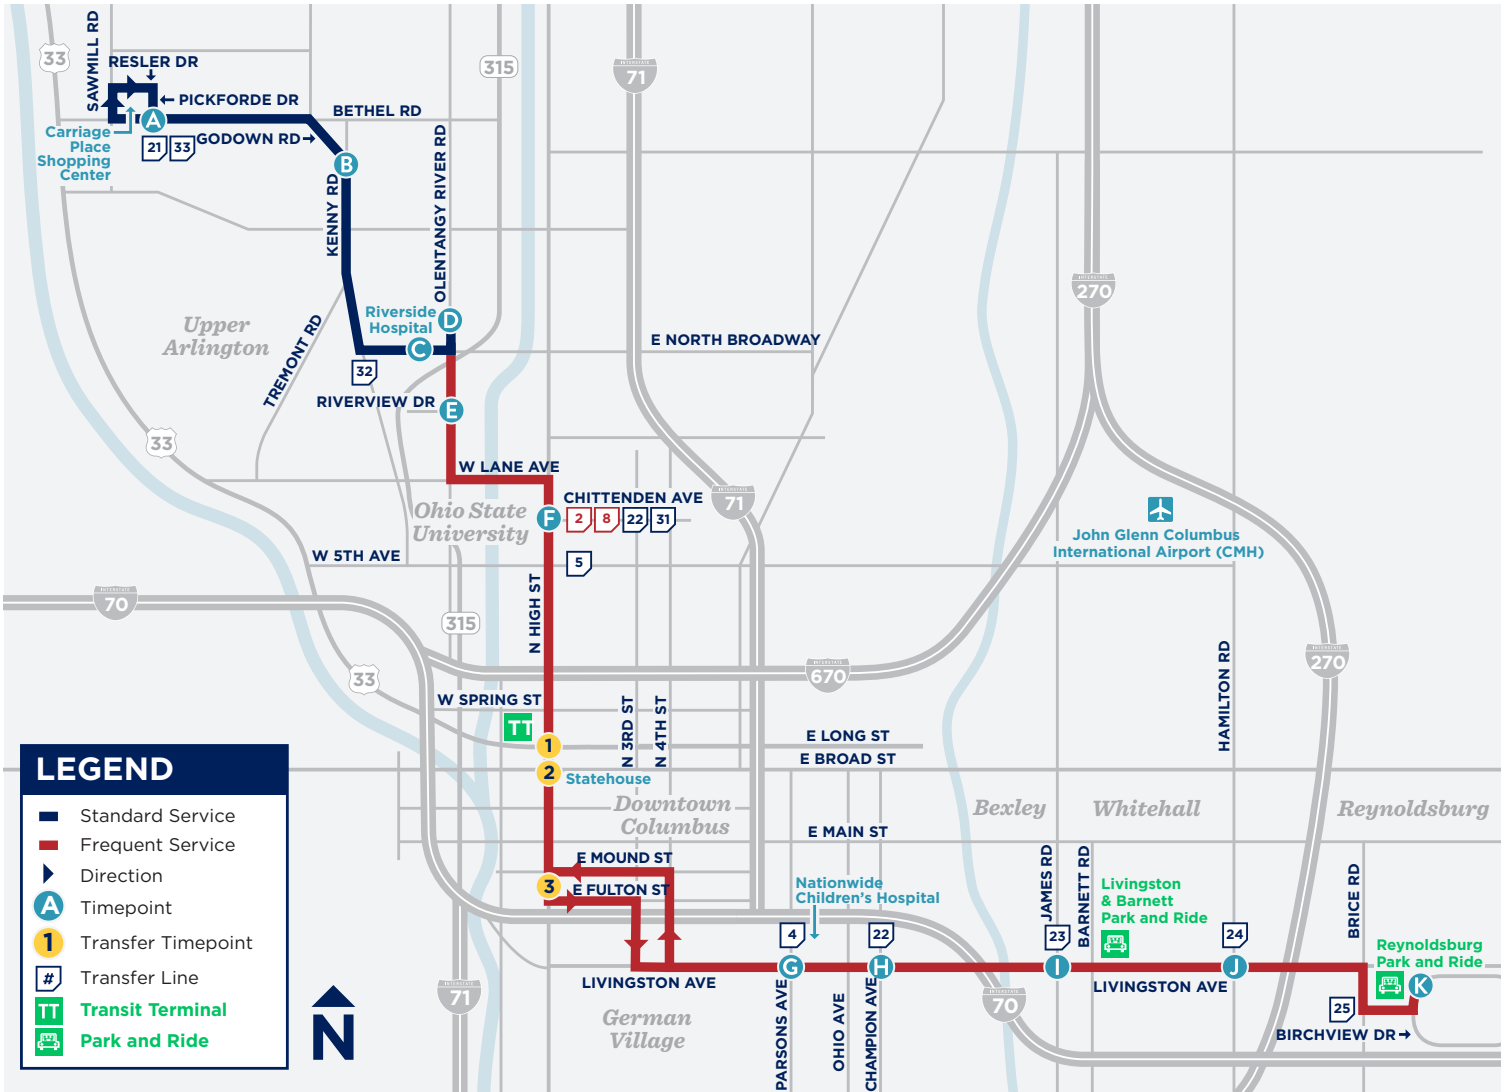

RUSH HOUR

Mon-Fri:
6:30-9 a.m.
3-6 p.m.

HOLIDAY SERVICE

Please note: COTA observes Sunday schedules on holidays, including New Year's Day, Martin Luther King Jr. Day, Memorial Day, Juneteenth, Independence Day, Labor Day, Thanksgiving and Christmas.

USING YOUR SCHEDULE

Lineups are times when most major lines arrive Downtown at the same time for transfers, occurring all day Sunday and after 9 p.m. Monday-Saturday. See schedule for times.

TRANSFERS

This vehicle line has transfer stops in Downtown. **There are 3 Transfer Zones that allow transfer to Lines 1-11, CMAX and 102.** All lines stop in each zone with the exception of Line 10, which only stops in Zone 2.

WESTBOUND/NORTHBOUND

- ZONE 1:** N High St & E Long St Stop 5910
- ZONE 2:** S High St & E Broad St Stop 6464
- ZONE 3:** E Mound St & S High St Stop 1797

EASTBOUND/SOUTHBOUND

- ZONE 1:** N High St & W Long St Stop 4101
- ZONE 2:** N High St & W Broad St Stop 2900
- ZONE 3:** E Fulton St & S High St *Temporary Construction Stop*

LINE 1 MAP

LEGEND

- Standard Service
- Frequent Service
- ▶ Direction
- A Timepoint
- 1 Transfer Timepoint
- # Transfer Line
- T Transit Terminal
- P Park and Ride

LOCAL DESTINATIONS

- Reynoldsburg Park and Ride
- Livingston & Barnett Park and Ride
- Nationwide Children’s Hospital
- Downtown
- The Ohio State University
- Riverside Methodist Hospital
- Carriage Place Shopping Center