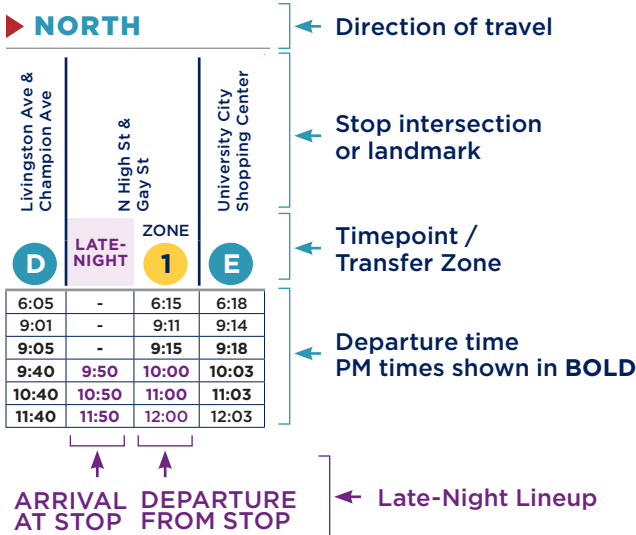

TRANSIT APP

Download the Transit app to plan, track and pay for your trips.

Only pay for what you use!

Fares are capped at \$4.50 a day or \$62/month when you use the app or a COTA Smartcard.

COTA.com/transitapp

RUSH HOUR

Mon-Fri:
6:30-9 a.m.
3-6 p.m.

HOLIDAY SERVICE

Please note: COTA observes Sunday schedules on holidays, including New Year's Day, Martin Luther King Jr. Day, Memorial Day, Juneteenth, Independence Day, Labor Day, Thanksgiving and Christmas.

USING YOUR SCHEDULE

Lineups are times when most major lines arrive Downtown at the same time for transfers, occurring all day Sunday and after 9 p.m. Monday-Saturday. See schedule for times.

TRANSFERS

This vehicle line has transfer stops in Downtown. **There are 3 Transfer Zones that allow transfer to Lines 1-11, CMAX and 102.** All lines stop in each zone with the exception of Line 10, which only stops in Zone 2.

LINE 1 MAP

LEGEND

- Standard Service
- Frequent Service
- ▶ Direction
- A Timepoint
- 1 Transfer Timepoint
- # Transfer Line
- T Transit Terminal
- P Park and Ride

LOCAL DESTINATIONS

- Reynoldsburg Park and Ride
- Livingston & Barnett Park and Ride
- Nationwide Children’s Hospital
- Downtown
- The Ohio State University
- Riverside Methodist Hospital
- Carriage Place Shopping Center