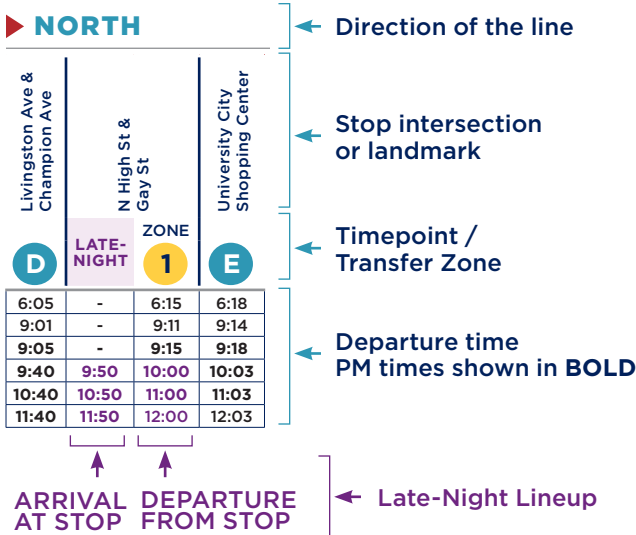

SMART PAYMENT OPTIONS

Use a COTA Smartcard, the Transit app, a tap-enabled card or a digital wallet to pay for your trips.

Fares are capped at \$4.50 a day or \$62 a month when you pay with a digital payment method.

VEHICLE FREQUENCY

STANDARD

Mon-Sat: 5 a.m.-12 a.m.
Sun: 5 a.m.-10 p.m.
Departure times
16-60 minutes apart

FREQUENT

Mon-Sat: 5 a.m.-12 a.m.
Sun: 5 a.m.-10 p.m.
Departure times
15 minutes or less

RUSH HOUR

Mon-Fri:
6:30-9 a.m.
3-6 p.m.

USING YOUR SCHEDULE

Lineups are times when most major lines arrive downtown at the same time for transfers, occurring all day Sunday and after 10 p.m. Monday-Saturday. See schedule for times.

TRANSFERS

This vehicle line has transfer stops in Downtown. **There are 3 Transfer Zones that allow transfer to Lines 1-11 and CMAX.** All lines stop in each zone with the exception of Line 10, which only stops in Zone 2.

WESTBOUND/NORTHBOUND

- ZONE 1:** N High St & E Long St Stop 5910
- ZONE 2:** S High St & E Broad St Stop 6464
- ZONE 3:** E Mound St & S High St Stop 1797

EASTBOUND/SOUTHBOUND

- ZONE 1:** N High St & W Long St Stop 4101
- ZONE 2:** N High St & W Broad St Stop 2900
- ZONE 3:** E Main St & S High St Stop 1644