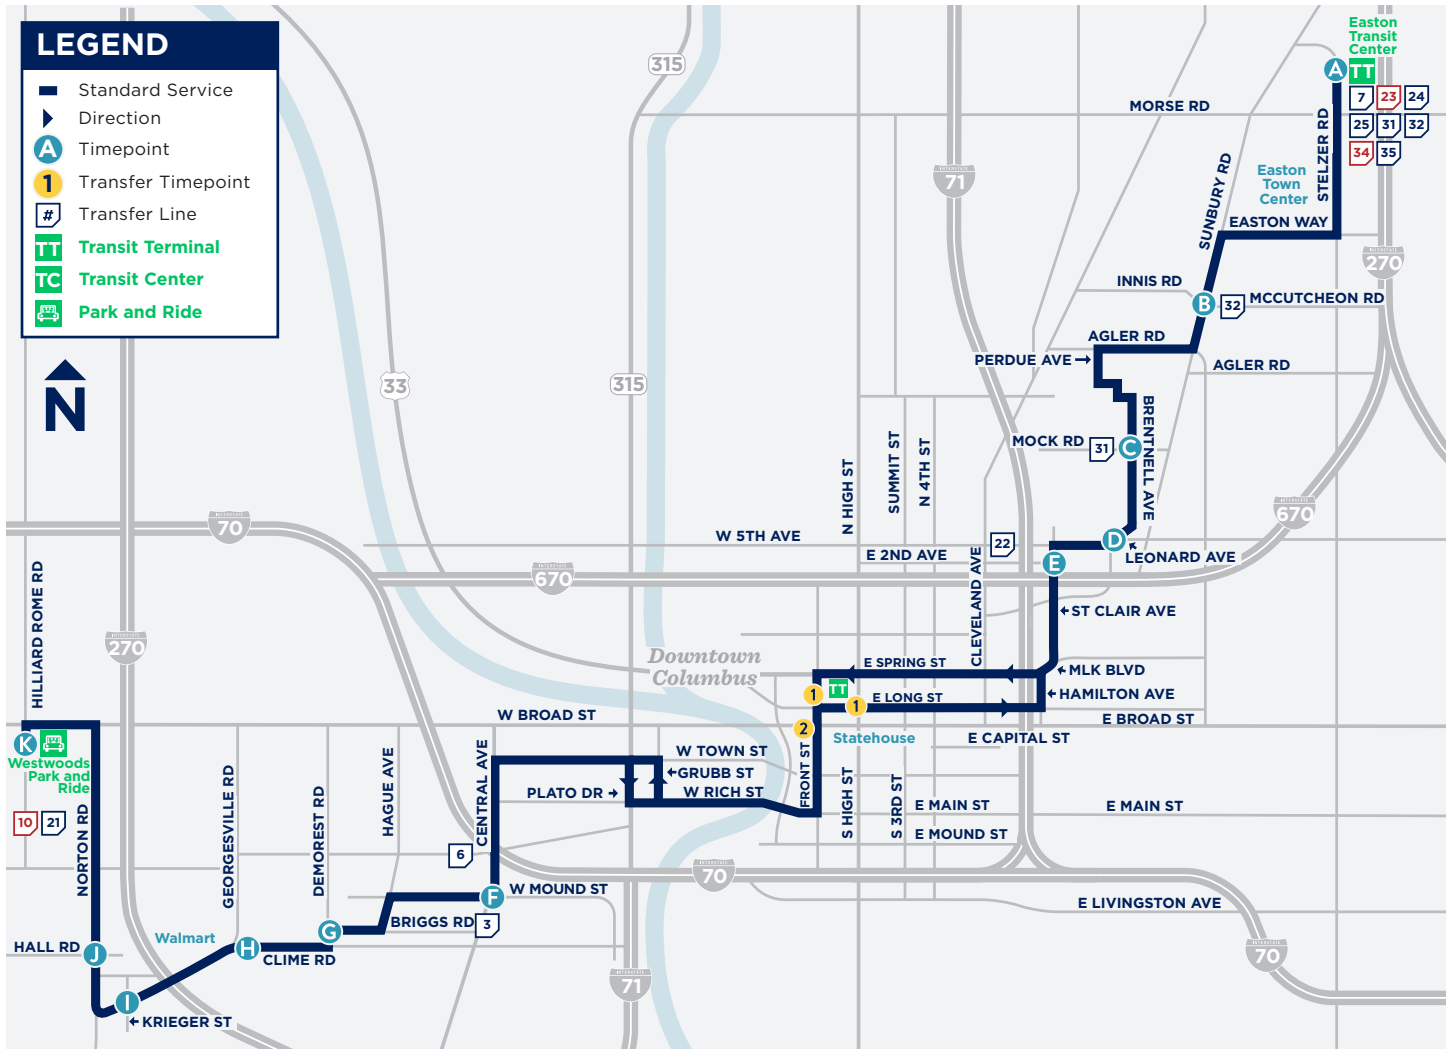

USING YOUR SCHEDULE

NORTH

TRANSFERS

This vehicle line has transfer stops in Downtown. **There are 3 Transfer Zones that allow transfer to Lines 1-11, CMAX and 102.** All lines stop in each zone with the exception of Line 10, which only stops in Zone 2.

NORTHBOUND

ZONE 1: W Long St & N High St Stop 4157

ZONE 2: N Front St & W Broad St

SOUTHBOUND

ZONE 2: S Front St & W Broad St Stop 7456

Lineups are times when most major lines arrive downtown at the same time for transfers, occurring all day Sunday and after 10 p.m. Monday-Saturday. See schedule for times.

LINE 9 MAP

LOCAL DESTINATIONS

- Westwoods Park and Ride
- Georgesville Square
- Central Point Shopping Center
- Franklinton
- Downtown
- Brentnell Community Center
- Northeast Columbus
- Easton Town Center
- Easton Transit Center