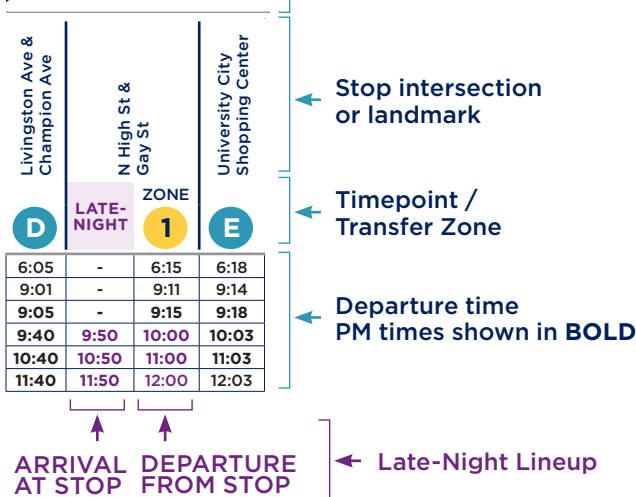

SMART PAYMENT OPTIONS

Use a COTA Smartcard, the Transit app, a tap-enabled card or a digital wallet to pay for your trips.

Fares are capped at \$4.50 a day or \$62 a month when you pay with a digital payment method.

VEHICLE FREQUENCY

STANDARD

Mon-Sat: 5 a.m.-12 a.m.
Sun: 5 a.m.-10 p.m.
Departure times
16-60 minutes apart

FREQUENT

Mon-Sat: 5 a.m.-12 a.m.
Sun: 5 a.m.-10 p.m.
Departure times
15 minutes or less

RUSH HOUR

Mon-Fri:
6:30-9 a.m.
3-6 p.m.

USING YOUR SCHEDULE

NORTH

TRANSFERS

This vehicle line has transfer stops in Downtown. **There are 3 Transfer Zones that allow transfer to Lines 1-11, CMAX and 102.** All lines stop in each zone with the exception of Line 10, which only stops in Zone 2.

NORTHBOUND

ZONE 1: W Long St & N High St Stop 4157

ZONE 2: N Front St & W Broad St

SOUTHBOUND

ZONE 2: S Front St & W Broad St Stop 7456

Lineups are times when most major lines arrive downtown at the same time for transfers, occurring all day Sunday and after 10 p.m. Monday-Saturday. See schedule for times.