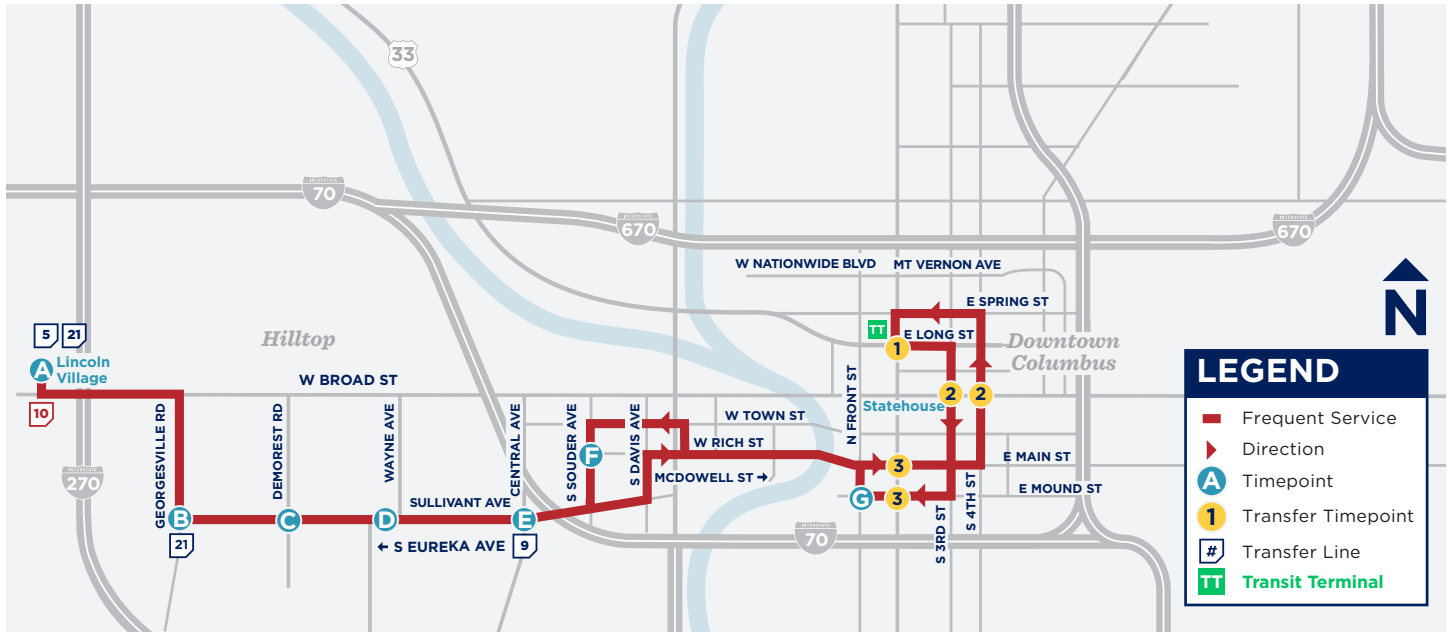

USING YOUR SCHEDULE

NORTH

TRANSFERS

This vehicle line has transfer stops in Downtown. **There are 3 Transfer Zones that allow transfer to Lines 1-11, CMAX and 102.** All lines stop in each zone with the exception of Line 10, which only stops in Zone 2.

EASTBOUND

- ZONE 2:** S 4th St & E Capital St Stop 7434
- ZONE 3:** E Main St & S High St Stop 1644

WESTBOUND

- ZONE 1:** W Long St & N High St Stop 4157
- ZONE 2:** S 3rd St & E Broad St Stop 4114
- ZONE 3:** E Mound St & S High St Stop 1797

Lineups are times when most major lines arrive downtown at the same time for transfers, occurring all day Sunday and after 10 p.m. Monday-Saturday. See schedule for times.

LINE 6 MAP

LOCAL DESTINATIONS

- Downtown Columbus
- COSI
- Franklinton
- Westgate Community Recreation