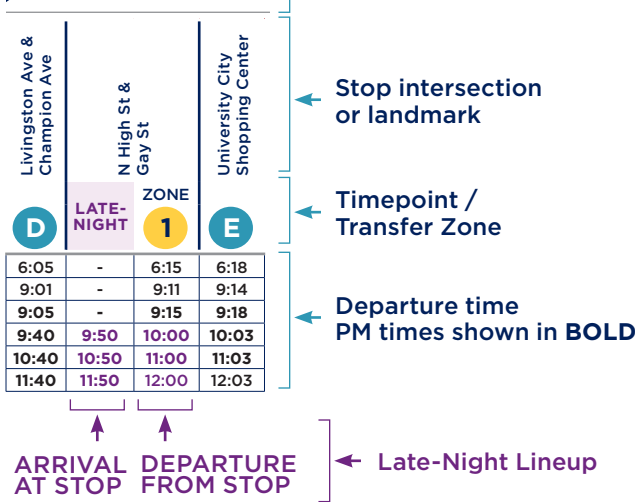

SMART PAYMENT OPTIONS

Use a COTA Smartcard, the Transit app, a tap-enabled card or a digital wallet to pay for your trips.

Fares are capped at \$4.50 a day or \$62 a month when you pay with a digital payment method.

VEHICLE FREQUENCY

STANDARD

Mon-Sat: 5 a.m.-12 a.m.
Sun: 5 a.m.-10 p.m.
Departure times
16-60 minutes apart

FREQUENT

Mon-Sat: 5 a.m.-12 a.m.
Sun: 5 a.m.-10 p.m.
Departure times
15 minutes or less

RUSH HOUR

Mon-Fri:
6:30-9 a.m.
3-6 p.m.

USING YOUR SCHEDULE

NORTH

TRANSFERS

This vehicle line has transfer stops in Downtown. **There are 3 Transfer Zones that allow transfer to Lines 1-11, CMAX and 102.** All lines stop in each zone with the exception of Line 10, which only stops in Zone 2.

Lineups are times when most major lines arrive downtown at the same time for transfers, occurring all day Sunday and after 10 p.m. Monday-Saturday. See schedule for times.

LINE 6 MAP

LOCAL DESTINATIONS

- Downtown Columbus
- COSI
- Franklinton
- Westgate Community Recreation