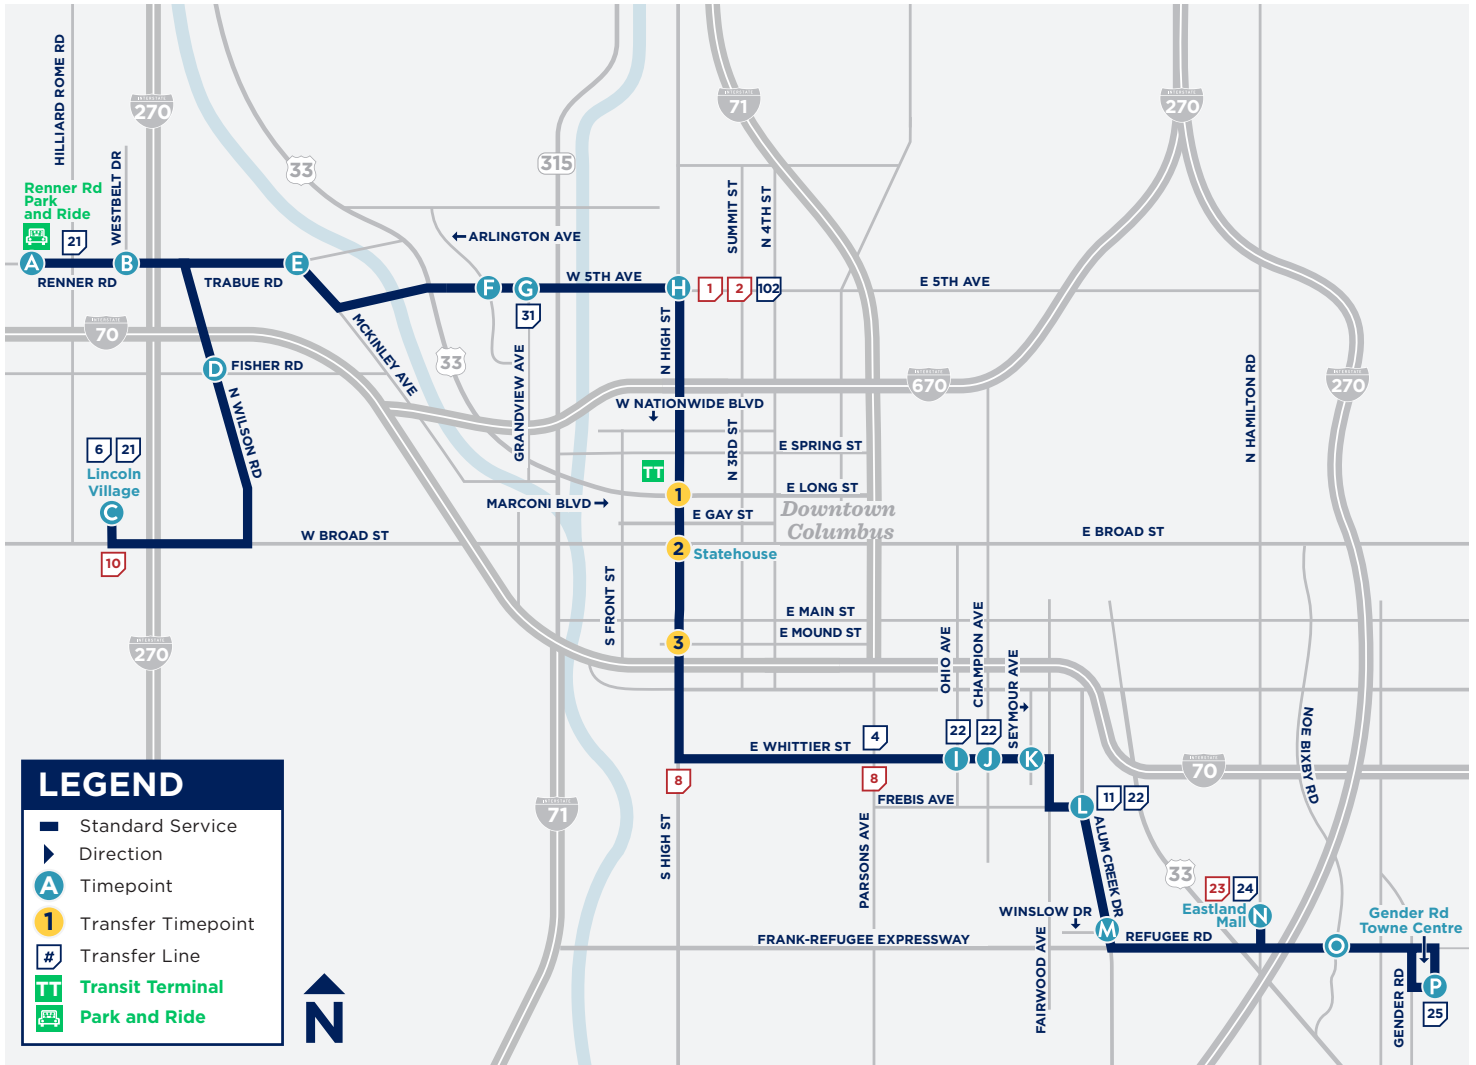

LINE 5 MAP

LOCAL DESTINATIONS

- Renner Road Park and Ride
- Lincoln Village
- Downtown Columbus
- Eastland Mall
- Gender Road Towne Centre