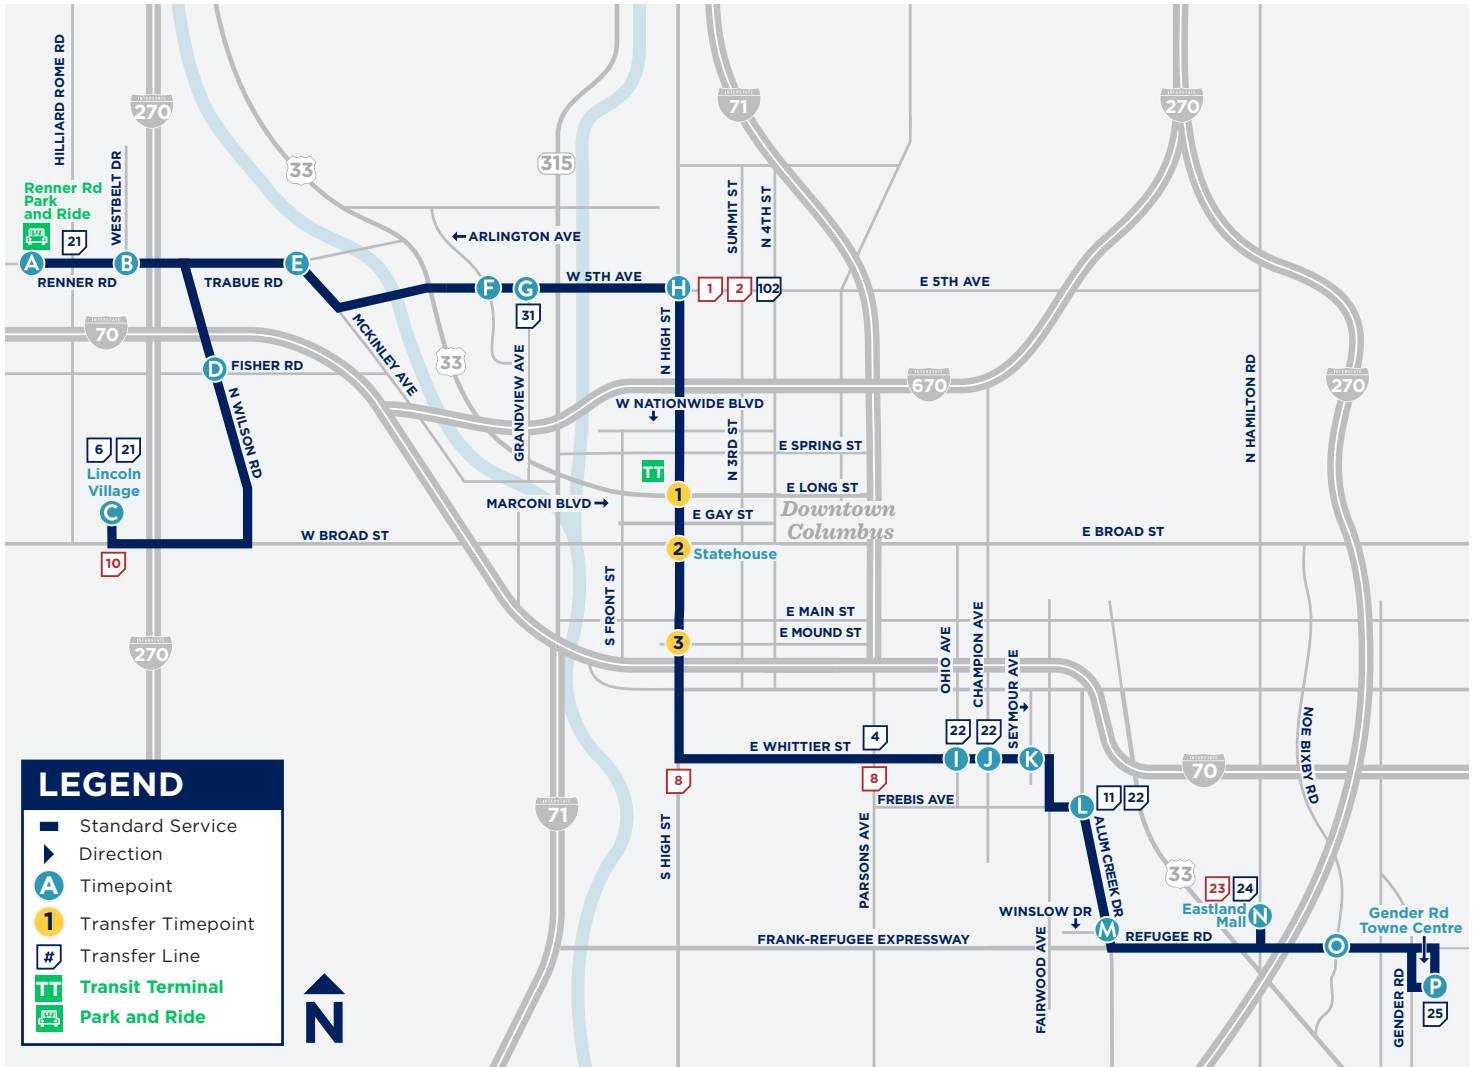

USING YOUR SCHEDULE

NORTH

Direction of the line

Stop intersection or landmark

Timepoint / Transfer Zone

Departure time
PM times shown in **BOLD**

6:05	-	6:15	6:18
9:01	-	9:11	9:14
9:05	-	9:15	9:18
9:40	9:50	10:00	10:03
10:40	10:50	11:00	11:03
11:40	11:50	12:00	12:03

ARRIVAL AT STOP DEPARTURE FROM STOP

Late-Night Lineup

TRANSFERS

This vehicle line has transfer stops in Downtown. **There are 3 Transfer Zones that allow transfer to Lines 1-11, CMAX and 102.** All lines stop in each zone with the exception of Line 10, which only stops in Zone 2.

EASTBOUND/SOUTHBOUND

- ZONE 1:** N High St & W Long St Stop 4101
- ZONE 2:** N High St & W Broad St Stop 2900
- ZONE 3:** S High St & W Mound St Stop 4109

WESTBOUND/NORTHBOUND

- ZONE 1:** N High St & E Long St Stop 5910
- ZONE 2:** S High St & E Broad St Stop 6464
- ZONE 3:** W Mound St & S High St Stop 4109

Lineups are times when most major lines arrive downtown at the same time for transfers, occurring all day Sunday and after 10 p.m. Monday-Saturday. See schedule for times.

LINE 5 MAP

LOCAL DESTINATIONS

- Renner Road Park and Ride
- Lincoln Village
- Downtown Columbus
- Eastland Mall
- Gender Road Towne Centre