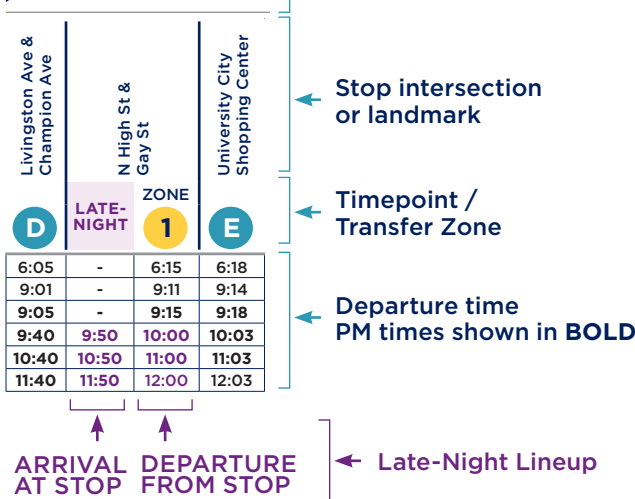

SMART PAYMENT OPTIONS

Use a COTA Smartcard, the Transit app, a tap-enabled card or a digital wallet to pay for your trips.

Fares are capped at \$4.50 a day or \$62 a month when you pay with a digital payment method.

VEHICLE FREQUENCY

STANDARD

Mon-Sat: 5 a.m.-12 a.m.
Sun: 5 a.m.-10 p.m.
Departure times
16-60 minutes apart

FREQUENT

Mon-Sat: 5 a.m.-12 a.m.
Sun: 5 a.m.-10 p.m.
Departure times
15 minutes or less

RUSH HOUR

Mon-Fri:
6:30-9 a.m.
3-6 p.m.

USING YOUR SCHEDULE

NORTH

Lineups are times when most major lines arrive downtown at the same time for transfers, occurring all day Sunday and after 10 p.m. Monday-Saturday. See schedule for times.

TRANSFERS

This vehicle line has transfer stops in Downtown. **There are 3 Transfer Zones that allow transfer to Lines 1-11, CMAX and 102.** All lines stop in each zone with the exception of Line 10, which only stops in Zone 2.