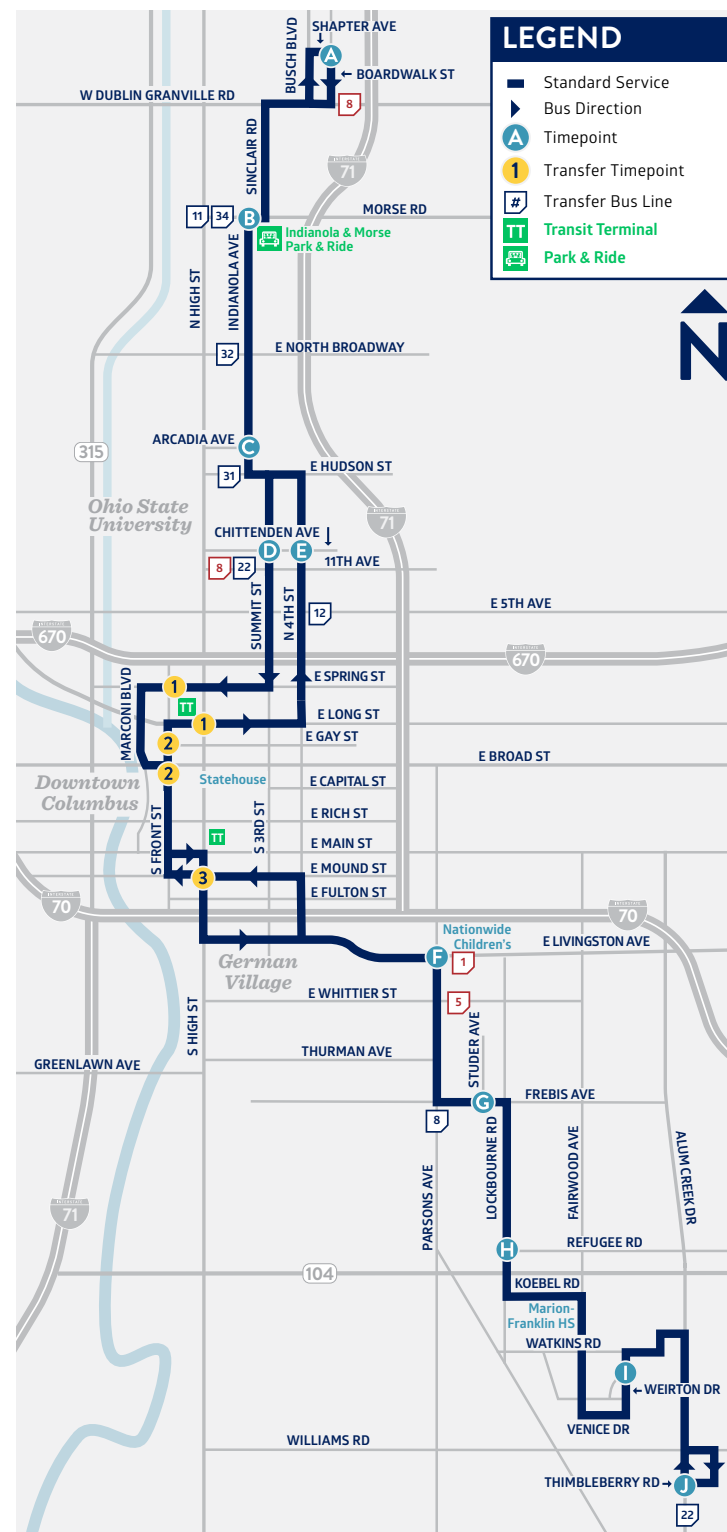

← DIRECTION OF THE LINE

← STOP INTERSECTION OR LANDMARK

← TIMEPOINT / TRANSFER ZONE

← DEPARTURE TIME
PM times shown in **BOLD**

YOUR VEHICLE FREQUENCY

STANDARD

- Serving you throughout the day
- Departure times are 15-30 minutes apart

FOR TRANSFERS, CHECK HERE

This vehicle line has transfer stops in Downtown. **There are 3 Transfer Zones that allow transfer to Lines 1-11 & CMAX.** All lines stop in each zone with the exception of Line 10 which only stops in Zone 2.

You can find additional transfer stop information including where to board your next bus:

- ON SIGNS AT TRANSFER STOPS
- ON A RACK CARD
- AT COTA.COM

4 INDIANOLA / LOCKBOURNE

TIPS

For Your Trips

KNOW YOUR

- Line number
- Departure time and location
- Destination

MAKE SURE TO

- Arrive 5 minutes early
- Line number and destination located on vehicle's front windshield
- Have fare ready
- If transferring later, ask your Operator for a transfer pass before paying
- Signal to stop
- Use the yellow cord over your seat's window when approaching your stop. Exit through the rear door.