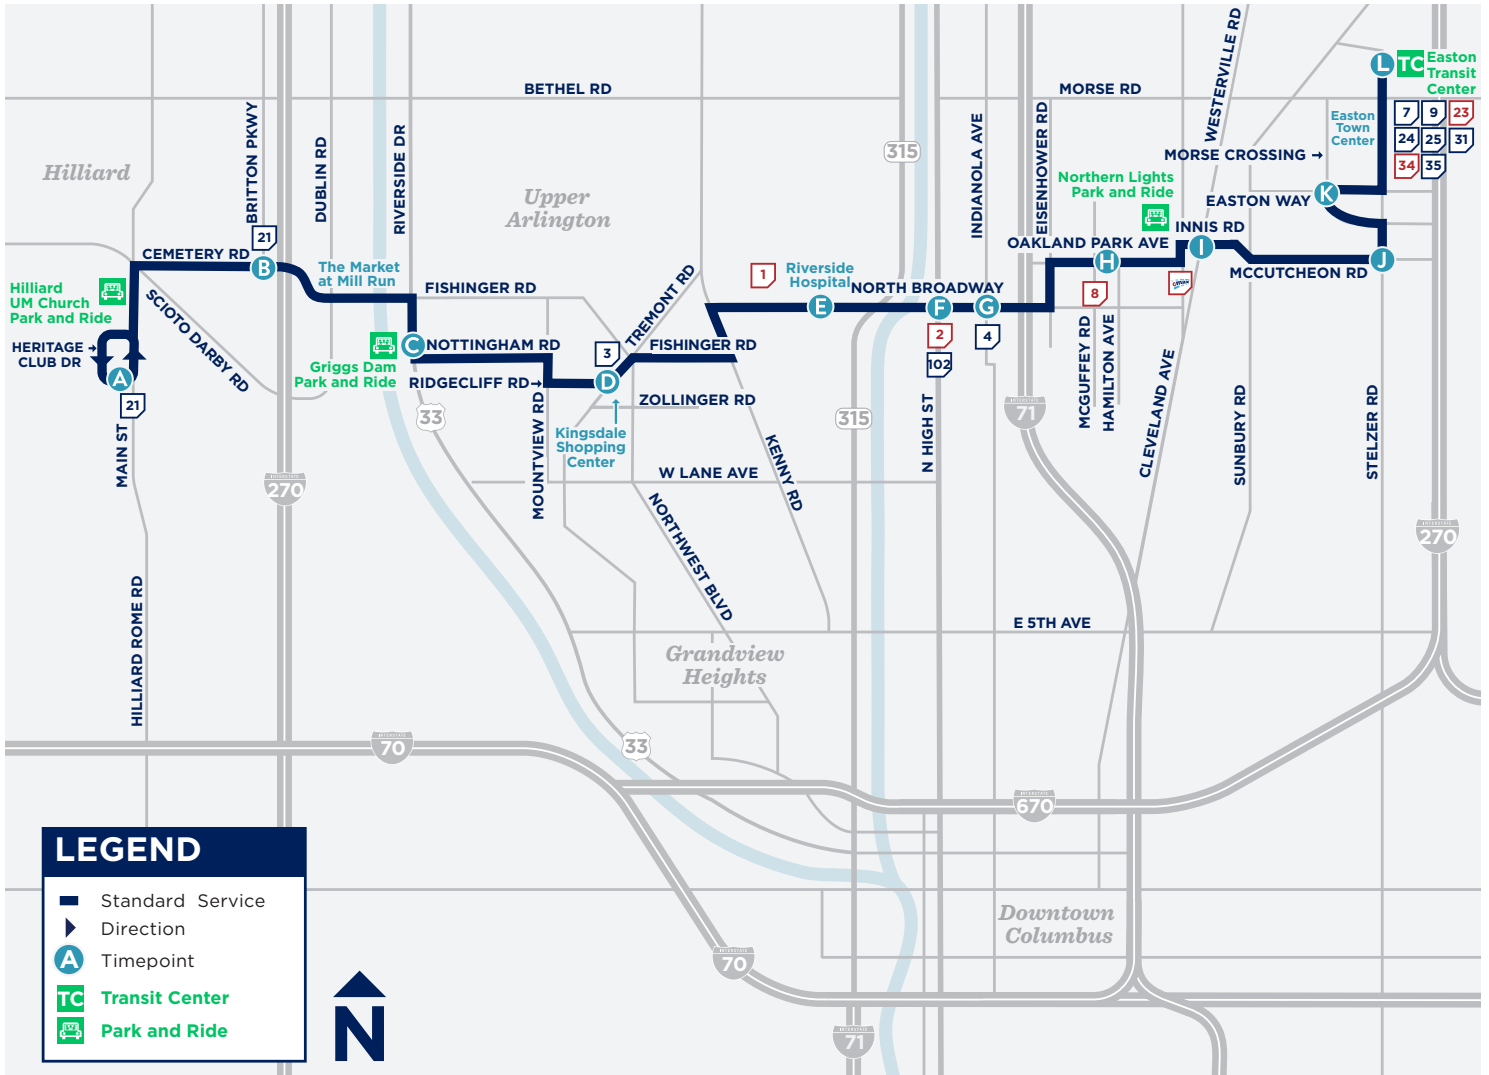

USING YOUR SCHEDULE

▶ **NORTH**

← Direction of the line

← Stop intersection or landmark

← Timepoint / Transfer Zone

← Departure time PM times shown in **BOLD**

← Late-Night Lineup

Livingston Ave & Champion Ave	N High St & Gay St	University City Shopping Center
D	LATE-NIGHT	ZONE 1 E
6:05	-	6:15 6:18
9:01	-	9:11 9:14
9:05	-	9:15 9:18
9:40	9:50	10:00 10:03
10:40	10:50	11:00 11:03
11:40	11:50	12:00 12:03

ARRIVAL AT STOP DEPARTURE FROM STOP

BE PREPARED

KNOW YOUR:

- Line number
- Departure time and location
- Destination

MAKE SURE TO:

- Arrive at your stop five minutes early.
- Be visible — step outside of the shelter if you are in one and remain close to the transit stop sign.
- The line number and destination are located on the vehicle's front windshield.
- Have fare ready — cash, pass, COTA Smartcard, Transit app, tap-enabled card or digital wallet.
- If transferring, get a transfer pass from your Operator. Digital payments apply the free two-hour transfer automatically.
- Motion to the Operator as your transit vehicle approaches.
- Use the yellow cord over your seat's window when approaching your stop. Exit through the rear door.

Lineups are times when most major lines arrive downtown at the same time for transfers, occurring all day Sunday and after 10 p.m. Monday–Saturday. See schedule for times.

LINE 32 MAP

LOCAL DESTINATIONS

- Hilliard UM Church Park and Ride
- The Market at Mill Run
- Griggs Dam Park and Ride
- Kingsdale Shopping Center
- Riverside Hospital
- Northern Lights Park and Ride
- Easton Town Center
- Easton Transit Center