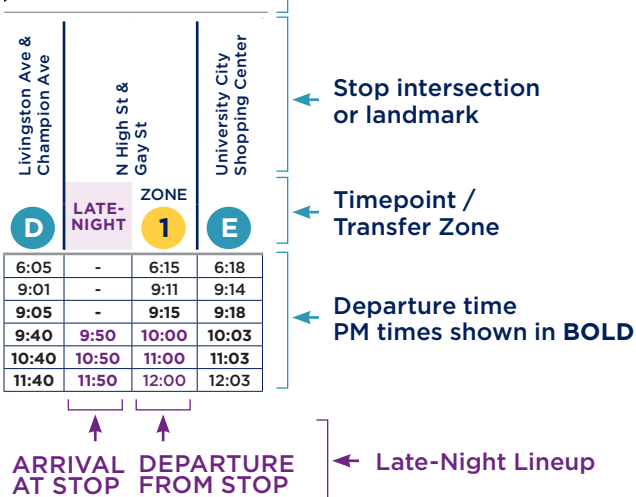

SMART PAYMENT OPTIONS

Use a COTA Smartcard, the Transit app, a tap-enabled card or a digital wallet to pay for your trips.

Fares are capped at \$4.50 a day or \$62 a month when you pay with a digital payment method.

VEHICLE FREQUENCY

STANDARD

Mon-Sat: 5 a.m.-12 a.m.
Sun: 5 a.m.-10 p.m.
Departure times
16-60 minutes apart

FREQUENT

Mon-Sat: 5 a.m.-12 a.m.
Sun: 5 a.m.-10 p.m.
Departure times
15 minutes or less

RUSH HOUR

Mon-Fri:
6:30-9 a.m.
3-6 p.m.

USING YOUR SCHEDULE

NORTH

Lineups are times when most major lines arrive downtown at the same time for transfers, occurring all day Sunday and after 10 p.m. Monday-Saturday. See schedule for times.

BE PREPARED

KNOW YOUR:

- Line number
- Departure time and location
- Destination

MAKE SURE TO:

- Arrive at your stop five minutes early.
- Be visible — step outside of the shelter if you are in one and remain close to the transit stop sign.
- The line number and destination are located on the vehicle's front windshield.
- Have fare ready — cash, pass, COTA Smartcard, Transit app, tap-enabled card or digital wallet.
- If transferring, get a transfer pass from your Operator. Digital payments apply the free two-hour transfer automatically.
- Motion to the Operator as your transit vehicle approaches.
- Use the yellow cord over your seat's window when approaching your stop. Exit through the rear door.