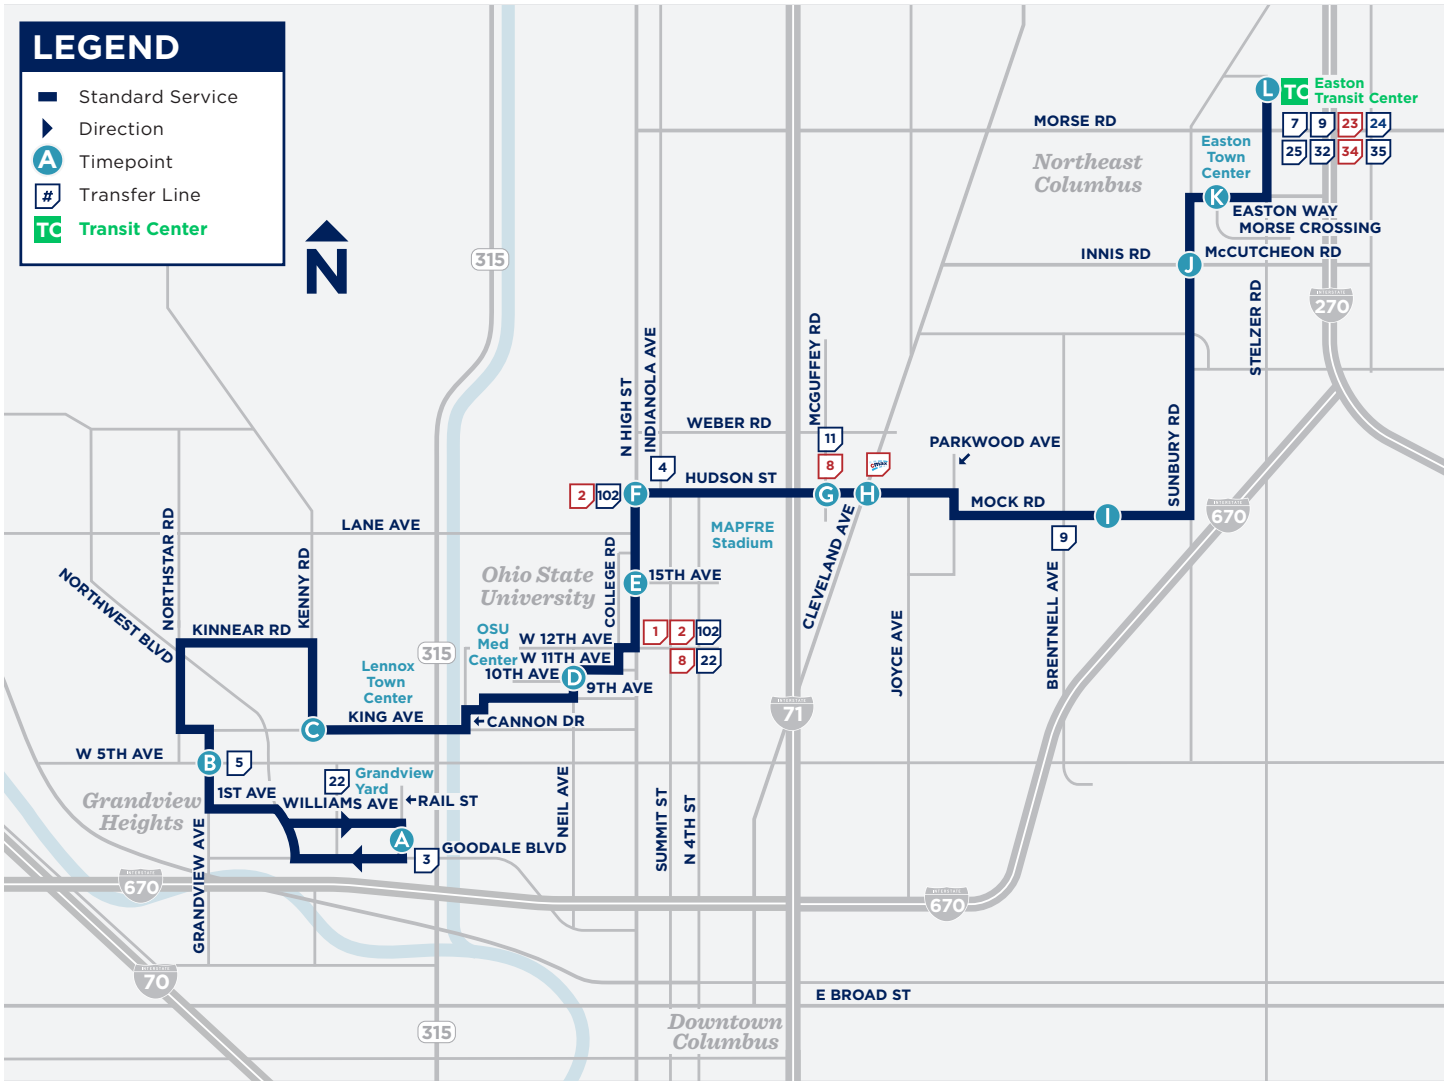

LINE 31 MAP

LOCAL DESTINATIONS

- Grandview Yard
- OSU Wexner Medical Center
- The Ohio State University
- Easton Town Center
- Easton Transit Center