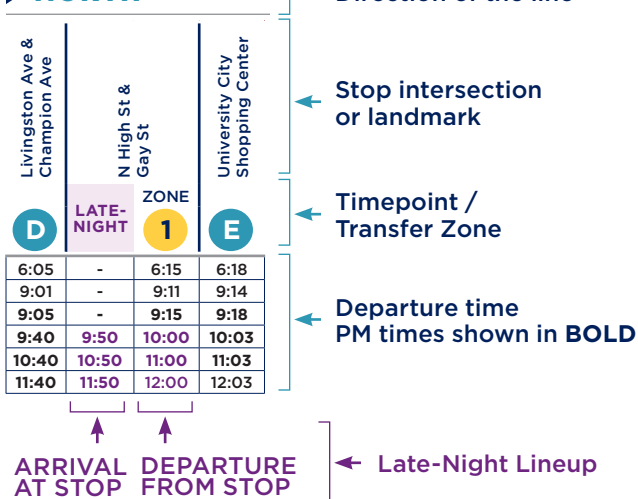

SMART PAYMENT OPTIONS

Use a COTA Smartcard, the Transit app, a tap-enabled card or a digital wallet to pay for your trips.

Fares are capped at \$4.50 a day or \$62 a month when you pay with a digital payment method.

VEHICLE FREQUENCY

STANDARD

Mon-Sat: 5 a.m.-12 a.m.
Sun: 5 a.m.-10 p.m.
Departure times
16-60 minutes apart

FREQUENT

Mon-Sat: 5 a.m.-12 a.m.
Sun: 5 a.m.-10 p.m.
Departure times
15 minutes or less

RUSH HOUR

Mon-Fri:
6:30-9 a.m.
3-6 p.m.

USING YOUR SCHEDULE

NORTH

TRANSFERS

This vehicle line has transfer stops in Downtown. **There are 3 Transfer Zones that allow transfer to Lines 1-11, CMAX and 102.** All lines stop in each zone with the exception of Line 10, which only stops in Zone 2.

Lineups are times when most major lines arrive downtown at the same time for transfers, occurring all day Sunday and after 10 p.m. Monday-Saturday. See schedule for times.

LINE 3 MAP

LOCAL DESTINATIONS

- Parkway Centre
- Grove City Park and Ride
- Central Point Shopping Center
- Downtown
- Arena District
- Grandview Yard
- Upper Arlington
- Kingsdale Shopping Center