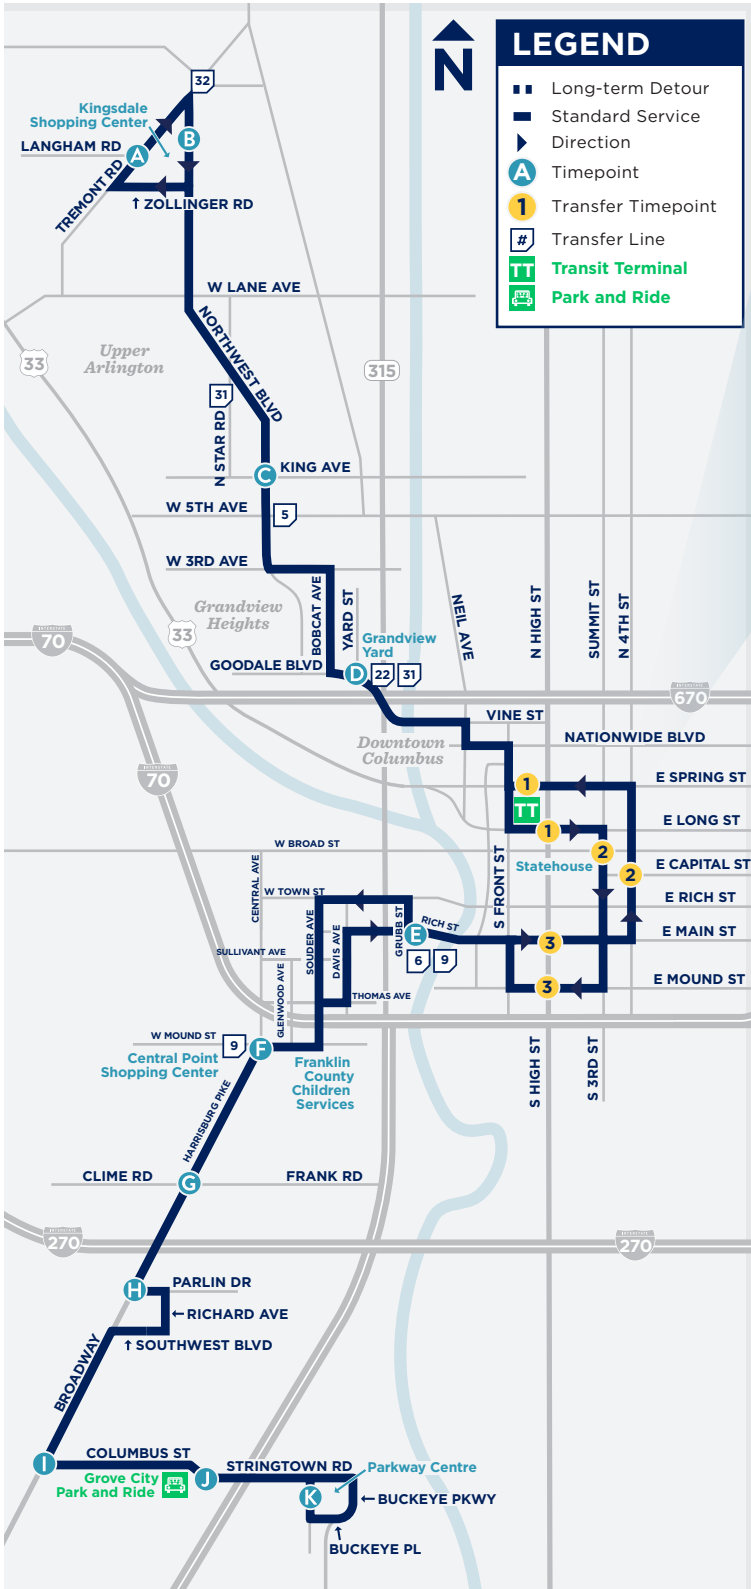

USING YOUR SCHEDULE

NORTH

TRANSFERS

This vehicle line has transfer stops in Downtown. **There are 3 Transfer Zones that allow transfer to Lines 1-11, CMAX and 102.** All lines stop in each zone with the exception of Line 10, which only stops in Zone 2.

Lineups are times when most major lines arrive downtown at the same time for transfers, occurring all day Sunday and after 10 p.m. Monday-Saturday. See schedule for times.

LINE 3 MAP

LOCAL DESTINATIONS

- Parkway Centre
- Grove City Park and Ride
- Central Point Shopping Center
- Downtown
- Arena District
- Grandview Yard
- Upper Arlington
- Kingsdale Shopping Center

Sunday & Late-Night Lineups | PM times shown in **BOLD** | *These trips BEGIN AT MOUND AND MT CALVARY AND END AT SPRING & FRONT