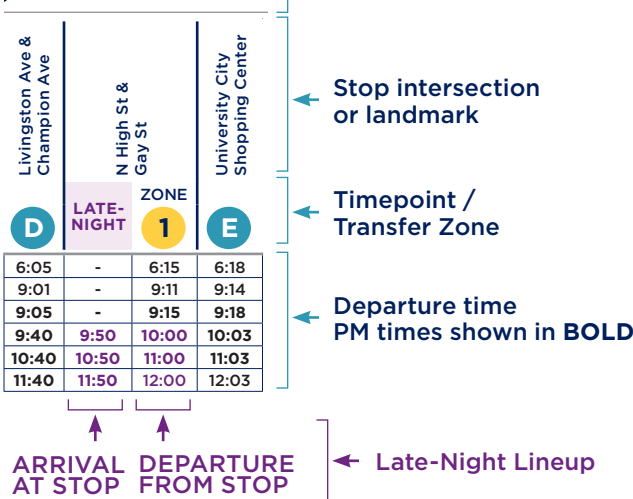

SMART PAYMENT OPTIONS

Use a COTA Smartcard, the Transit app, a tap-enabled card or a digital wallet to pay for your trips.

Fares are capped at \$4.50 a day or \$62 a month when you pay with a digital payment method.

RUSH HOUR

Mon–Fri:
6:30–9 a.m.
3–6 p.m.

HOLIDAY SERVICE

Please note: COTA observes Sunday schedules on holidays, including New Year’s Day, Martin Luther King Jr. Day, Memorial Day, Juneteenth, Independence Day, Labor Day, Veterans Day, Thanksgiving and Christmas.

USING YOUR SCHEDULE

NORTH

BE PREPARED

KNOW YOUR:

- Line number
- Departure time and location
- Destination

MAKE SURE TO:

- Arrive at your stop five minutes early.
- Be visible — step outside of the shelter if you are in one and remain close to the transit stop sign.
- The line number and destination are located on the vehicle’s front windshield.
- Have fare ready — cash, pass, COTA Smartcard, Transit app, tap-enabled card or digital wallet.
- If transferring, get a transfer pass from your Operator. Digital payments apply the free two-hour transfer automatically.
- Motion to the Operator as your transit vehicle approaches.
- Use the yellow cord over your seat’s window when approaching your stop. Exit through the rear door.

Lineups are times when most major lines arrive Downtown at the same time for transfers, occurring all day Sunday and after 9 p.m. Monday–Saturday. See schedule for times.

LINE 23 MAP

LOCAL DESTINATIONS

- Easton Transit Center
- Easton Town Center
- John Glenn International Airport
- Chalmers P Wylie VA Ambulatory Care Center
- Livingston and Barnett Park and Ride
- Eastland Mall