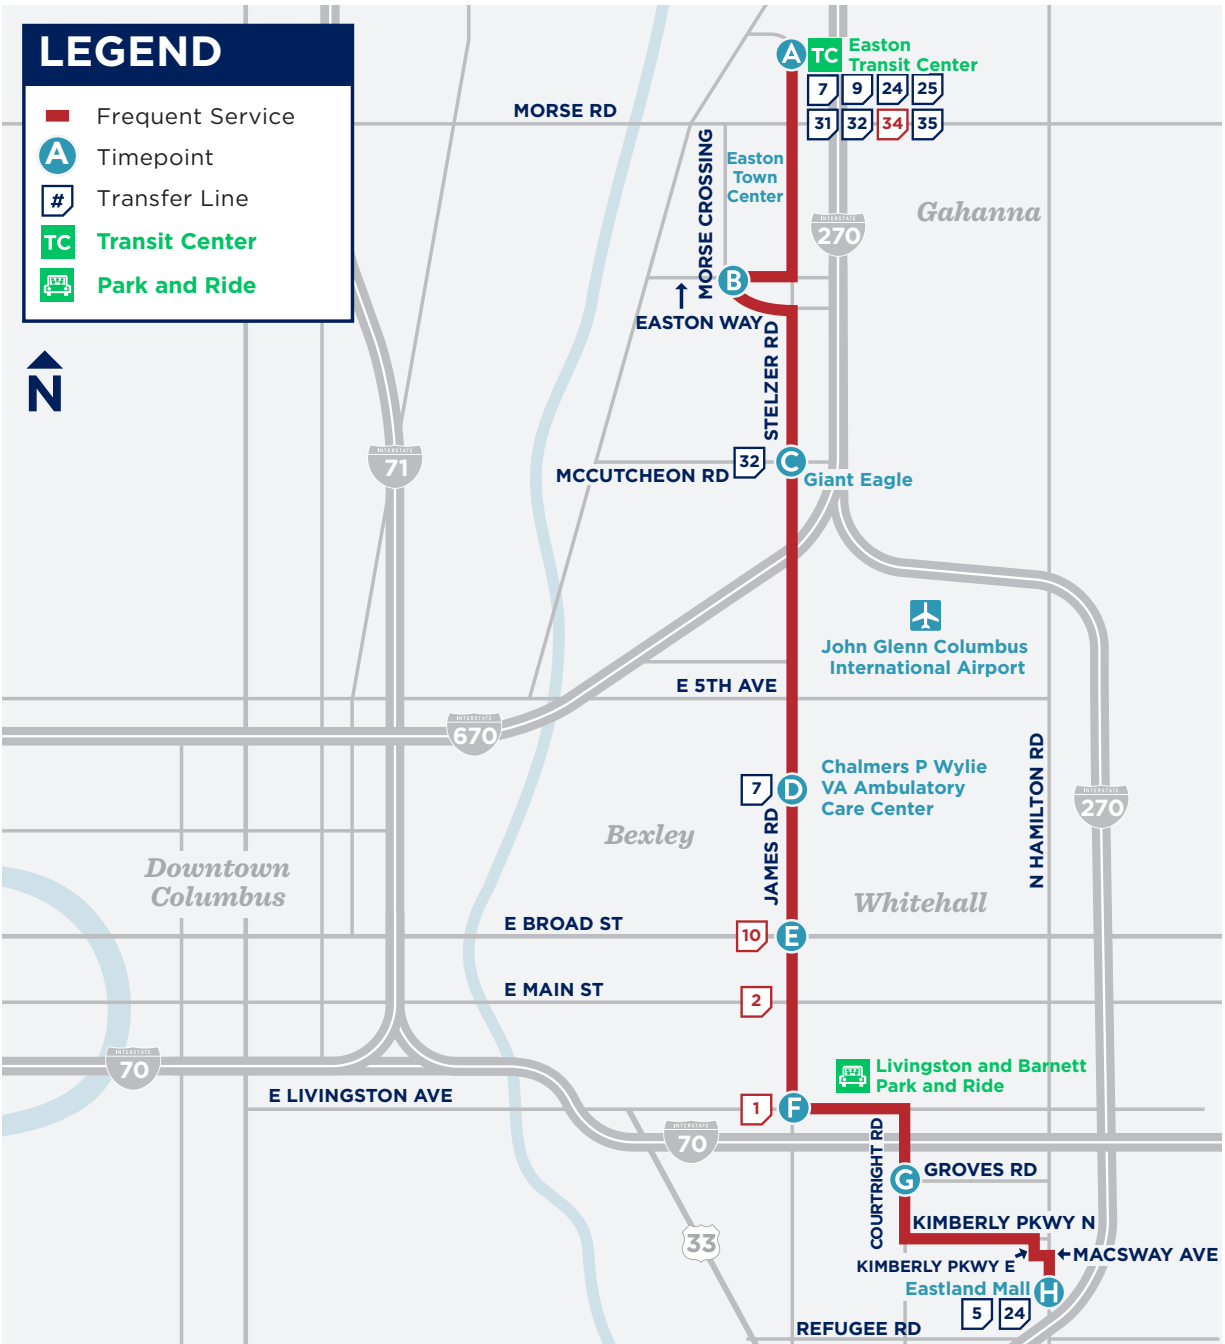

USING YOUR SCHEDULE

NORTH

BE PREPARED

KNOW YOUR:

- Line number
- Departure time and location
- Destination

MAKE SURE TO:

- Arrive at your stop five minutes early.
- Be visible — step outside of the shelter if you are in one and remain close to the transit stop sign.
- The line number and destination are located on the vehicle’s front windshield.
- Have fare ready — cash, pass, COTA Smartcard, Transit app, tap-enabled card or digital wallet.
- If transferring, get a transfer pass from your Operator. Digital payments apply the free two-hour transfer automatically.
- Motion to the Operator as your transit vehicle approaches.
- Use the yellow cord over your seat’s window when approaching your stop. Exit through the rear door.

Lineups are times when most major lines arrive Downtown at the same time for transfers, occurring all day Sunday and after 9 p.m. Monday–Saturday. See schedule for times.

LINE 23 MAP

LOCAL DESTINATIONS

- Easton Transit Center
- Easton Town Center
- John Glenn International Airport
- Chalmers P Wylie VA Ambulatory Care Center
- Livingston and Barnett Park and Ride
- Eastland Mall