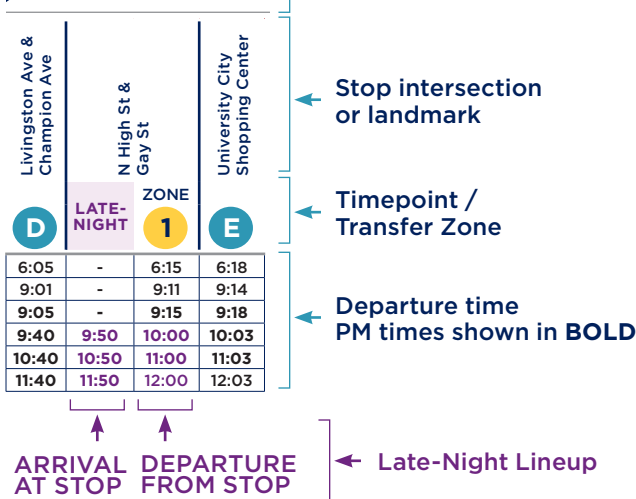

VEHICLE FREQUENCY

STANDARD

Mon-Fri: 5 a.m.-11 p.m.
Sat, Sun: 5 a.m.-10 p.m.
Departure times
15-60 minutes apart

FREQUENT

Mon-Fri: 5 a.m.-11 p.m.
Sat, Sun: 5 a.m.-10 p.m.
Departure times
15 minutes or less

RUSH HOUR

Mon-Fri:
6:30-9 a.m.
3-6 p.m.

HOLIDAY SERVICE

Please note: COTA observes Sunday schedules on holidays, including New Year's Day, Martin Luther King Jr. Day, Memorial Day, Juneteenth, Independence Day, Labor Day, Veterans Day, Thanksgiving and Christmas.

USING YOUR SCHEDULE

NORTH

Lineups are times when most major lines arrive Downtown at the same time for transfers, occurring all day Sunday and after 9 p.m. Monday-Saturday. See schedule for times.

TRANSFERS

This vehicle line has transfer stops in Downtown. **There are 3 Transfer Zones that allow transfer to Lines 1-11, CMAX and 102.** All lines stop in each zone with the exception of Line 10, which only stops in Zone 2.