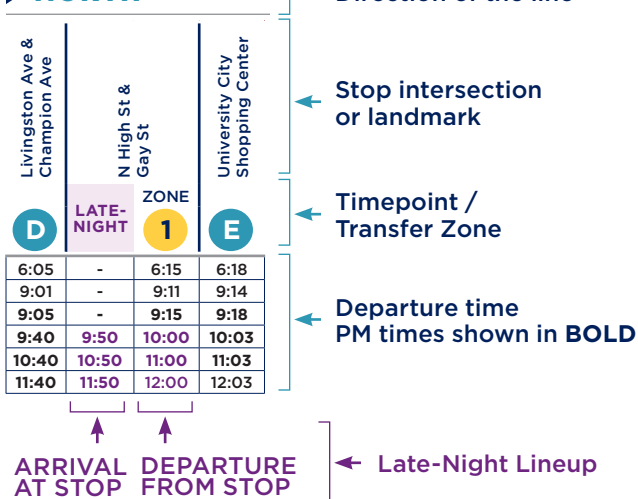

SMART PAYMENT OPTIONS

Use a COTA Smartcard, the Transit app, a tap-enabled card or a digital wallet to pay for your trips.

Fares are capped at \$4.50 a day or \$62 a month when you pay with a digital payment method.

VEHICLE FREQUENCY

STANDARD

Mon-Sat: 5 a.m.-12 a.m.
Sun: 5 a.m.-10 p.m.
Departure times
16-60 minutes apart

FREQUENT

Mon-Sat: 5 a.m.-12 a.m.
Sun: 5 a.m.-10 p.m.
Departure times
15 minutes or less

RUSH HOUR

Mon-Fri:
6:30-9 a.m.
3-6 p.m.

USING YOUR SCHEDULE

NORTH

TRANSFERS

This vehicle line has transfer stops in Downtown. **There are 3 Transfer Zones that allow transfer to Lines 1-11 and CMAX.** All lines stop in each zone with the exception of Line 10, which only stops in Zone 2.

Lineups are times when most major lines arrive downtown at the same time for transfers, occurring all day Sunday and after 10 p.m. Monday-Saturday. See schedule for times.

LINE 102 MAP

LOCAL DESTINATIONS