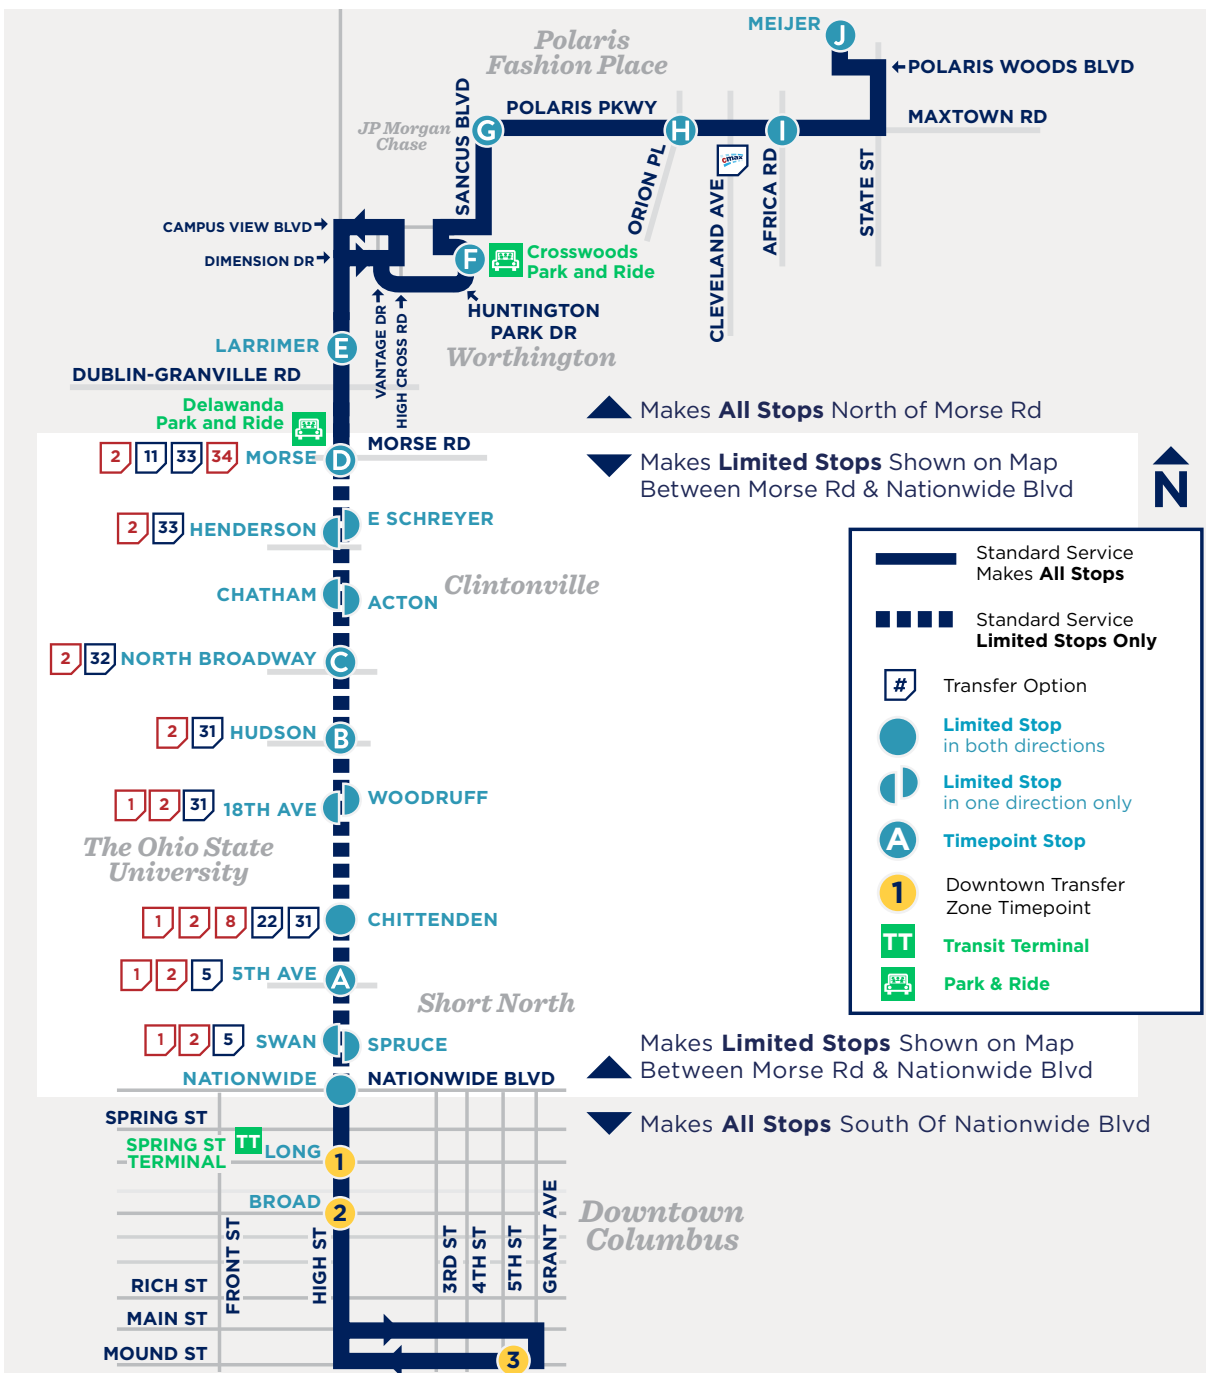

USING YOUR SCHEDULE

NORTH

TRANSFERS

This vehicle line has transfer stops in Downtown. **There are 3 Transfer Zones that allow transfer to Lines 1-11 and CMAX.** All lines stop in each zone with the exception of Line 10, which only stops in Zone 2.

NORTHBOUND

- ZONE 1:** N High St & E Long St Stop 5910
- ZONE 2:** S High St & E Broad St Stop 6464
- ZONE 3:** E Mound St & S 5th St Stop 7400

SOUTHBOUND

- ZONE 1:** N High St & W Long St Stop 4101
- ZONE 2:** N High St & W Broad St Stop 2900
- ZONE 3:** E Mound St & S 5th St Stop 7400

Lineups are times when most major lines arrive downtown at the same time for transfers, occurring all day Sunday and after 10 p.m. Monday-Saturday. See schedule for times.

LINE 102 MAP

LOCAL DESTINATIONS