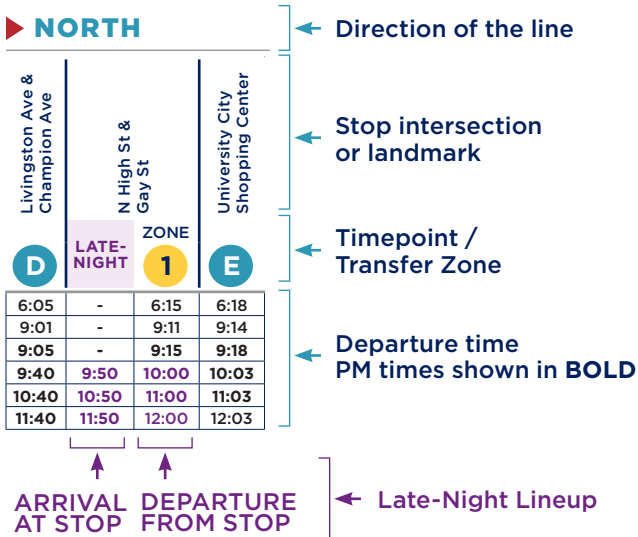

SMART PAYMENT OPTIONS

Use a COTA Smartcard, the Transit app, a tap-enabled card or a digital wallet to pay for your trips.

Fares are capped at \$4.50 a day or \$62 a month when you pay with a digital payment method.

VEHICLE FREQUENCY

STANDARD

Mon-Sat: 5 a.m.-12 a.m.
Sun: 5 a.m.-10 p.m.
Departure times
16-60 minutes apart

FREQUENT

Mon-Sat: 5 a.m.-12 a.m.
Sun: 5 a.m.-10 p.m.
Departure times
15 minutes or less

RUSH HOUR

Mon-Fri:
6:30-9 a.m.
3-6 p.m.

USING YOUR SCHEDULE

TRANSFERS

This vehicle line has transfer stops in Downtown. **There are 3 Transfer Zones that allow transfer to Lines 1-11 and CMAX.** All lines stop in each zone with the exception of Line 10, which only stops in Zone 2.

Lineups are times when most major lines arrive downtown at the same time for transfers, occurring all day Sunday and after 10 p.m. Monday-Saturday. See schedule for times.

LINE 1 MAP

LOCAL DESTINATIONS

- Reynoldsburg Park and Ride
- Livingston & Barnett Park and Ride
- Nationwide Children's Hospital
- Downtown
- The Ohio State University
- Riverside Methodist Hospital
- Carriage Place Shopping Center