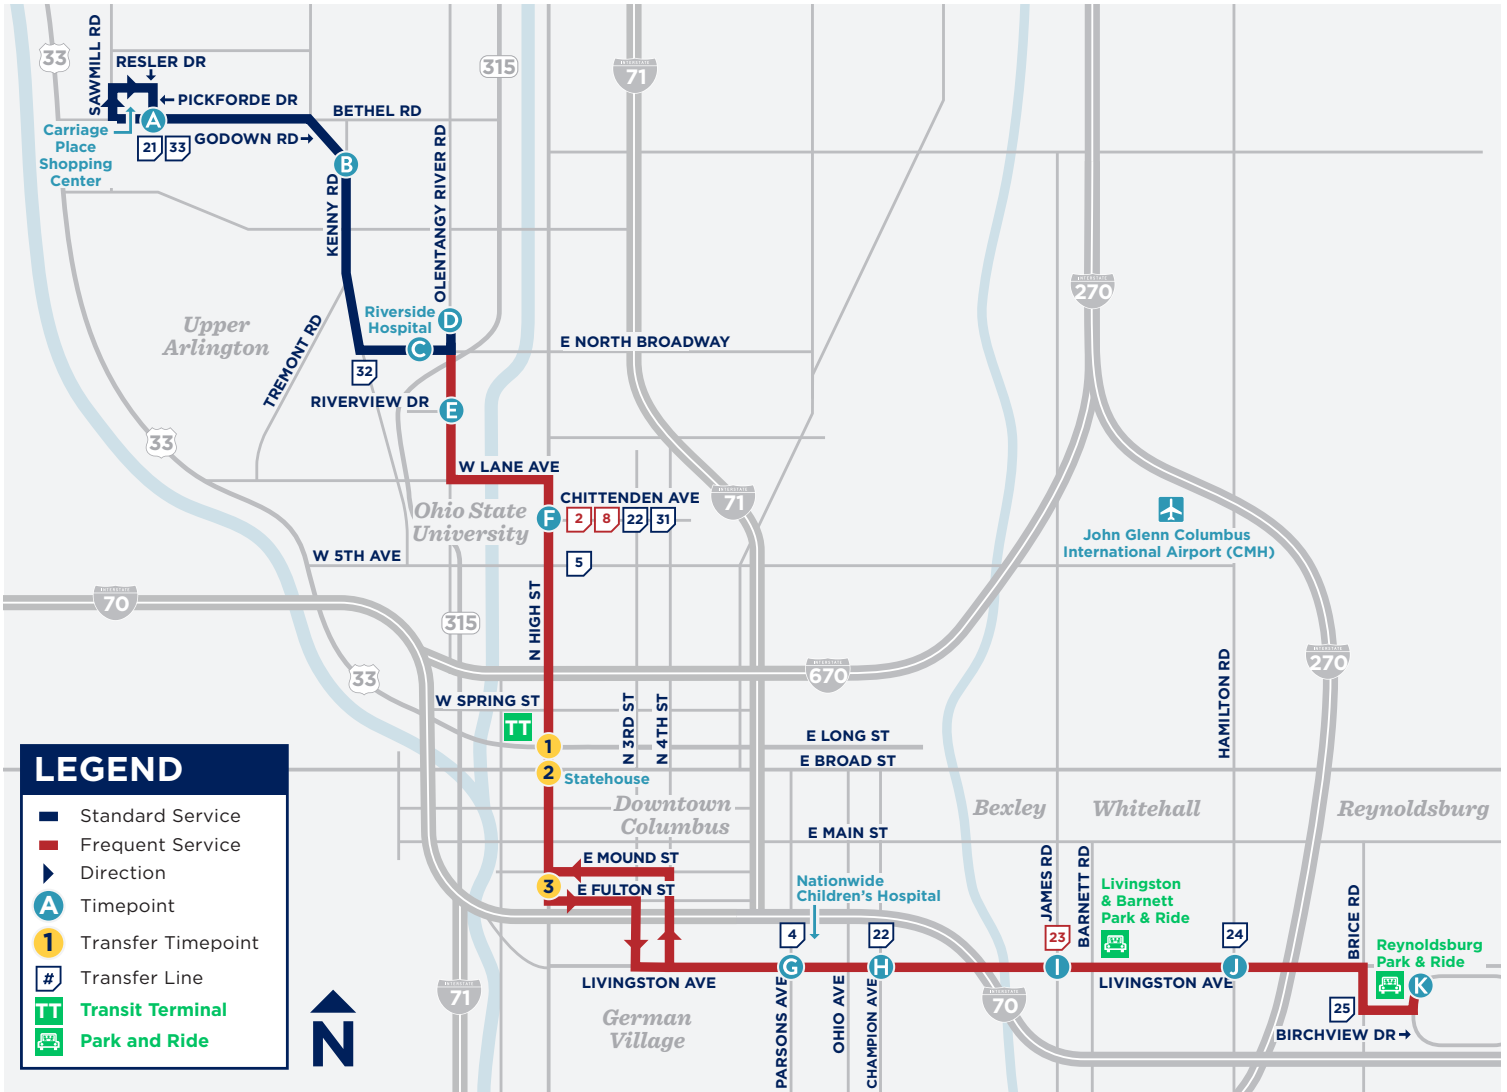

USING YOUR SCHEDULE

TRANSFERS

This vehicle line has transfer stops in Downtown. **There are 3 Transfer Zones that allow transfer to Lines 1-11 and CMAX.** All lines stop in each zone with the exception of Line 10, which only stops in Zone 2.

WESTBOUND/NORTHBOUND

- ZONE 1:** N High St & E Long St Stop 5910
- ZONE 2:** S High St & E Broad St Stop 6464

EASTBOUND/SOUTHBOUND

- ZONE 1:** N High St & W Long St Stop 4101
- ZONE 2:** N High St & W Broad St Stop 2900
- ZONE 3:** E Fulton St & S High St Stop 8162

Lineups are times when most major lines arrive downtown at the same time for transfers, occurring all day Sunday and after 10 p.m. Monday-Saturday. See schedule for times.

LINE 1 MAP

LOCAL DESTINATIONS

- Reynoldsburg Park and Ride
- Livingston & Barnett Park and Ride
- Nationwide Children's Hospital
- Downtown
- The Ohio State University
- Riverside Methodist Hospital
- Carriage Place Shopping Center