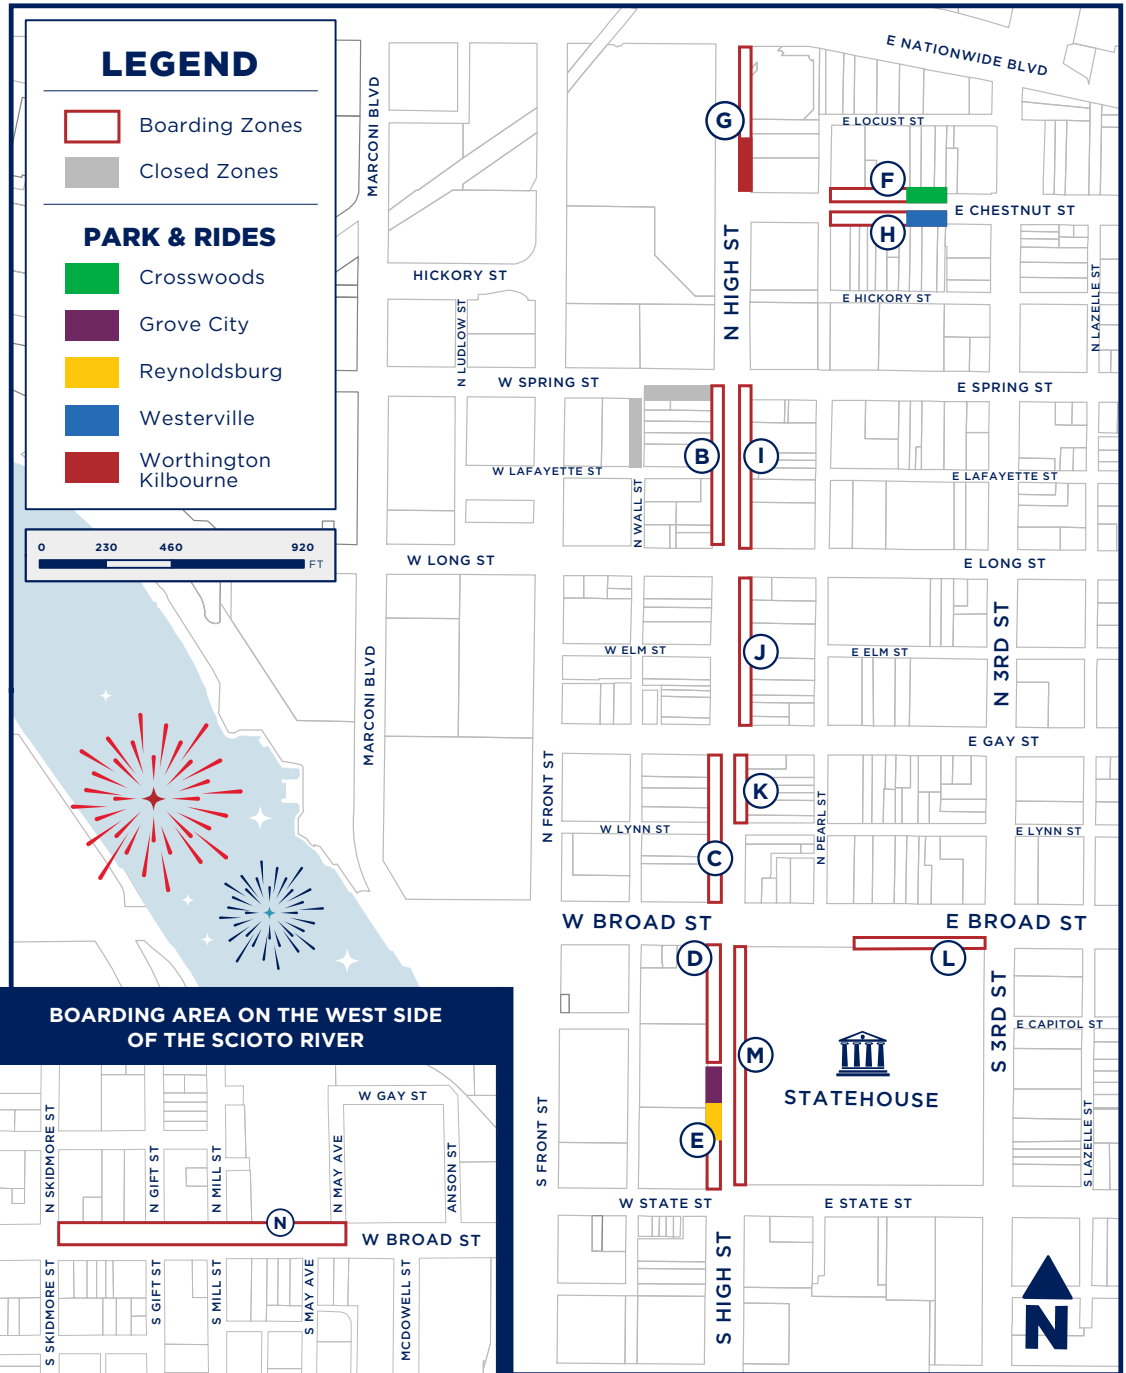

# HOW TO GET HOME

## from RED, WHITE & BOOM

COTA offers safe, fast and affordable rides to the celebration **and** back home.

After the fireworks, head to the boarding zone that corresponds with your Park & Ride. For example, customers who set out from the Crosswoods Park & Ride will need to board in Zone F (green).

### ESTIMATED SCHEDULE

Fireworks begin at **10pm**

Following the fireworks, COTA vehicles will leave downtown at approximately **10:45pm, 11:30pm and midnight.**

LEARN MORE  
[cota.com/boom](http://cota.com/boom)