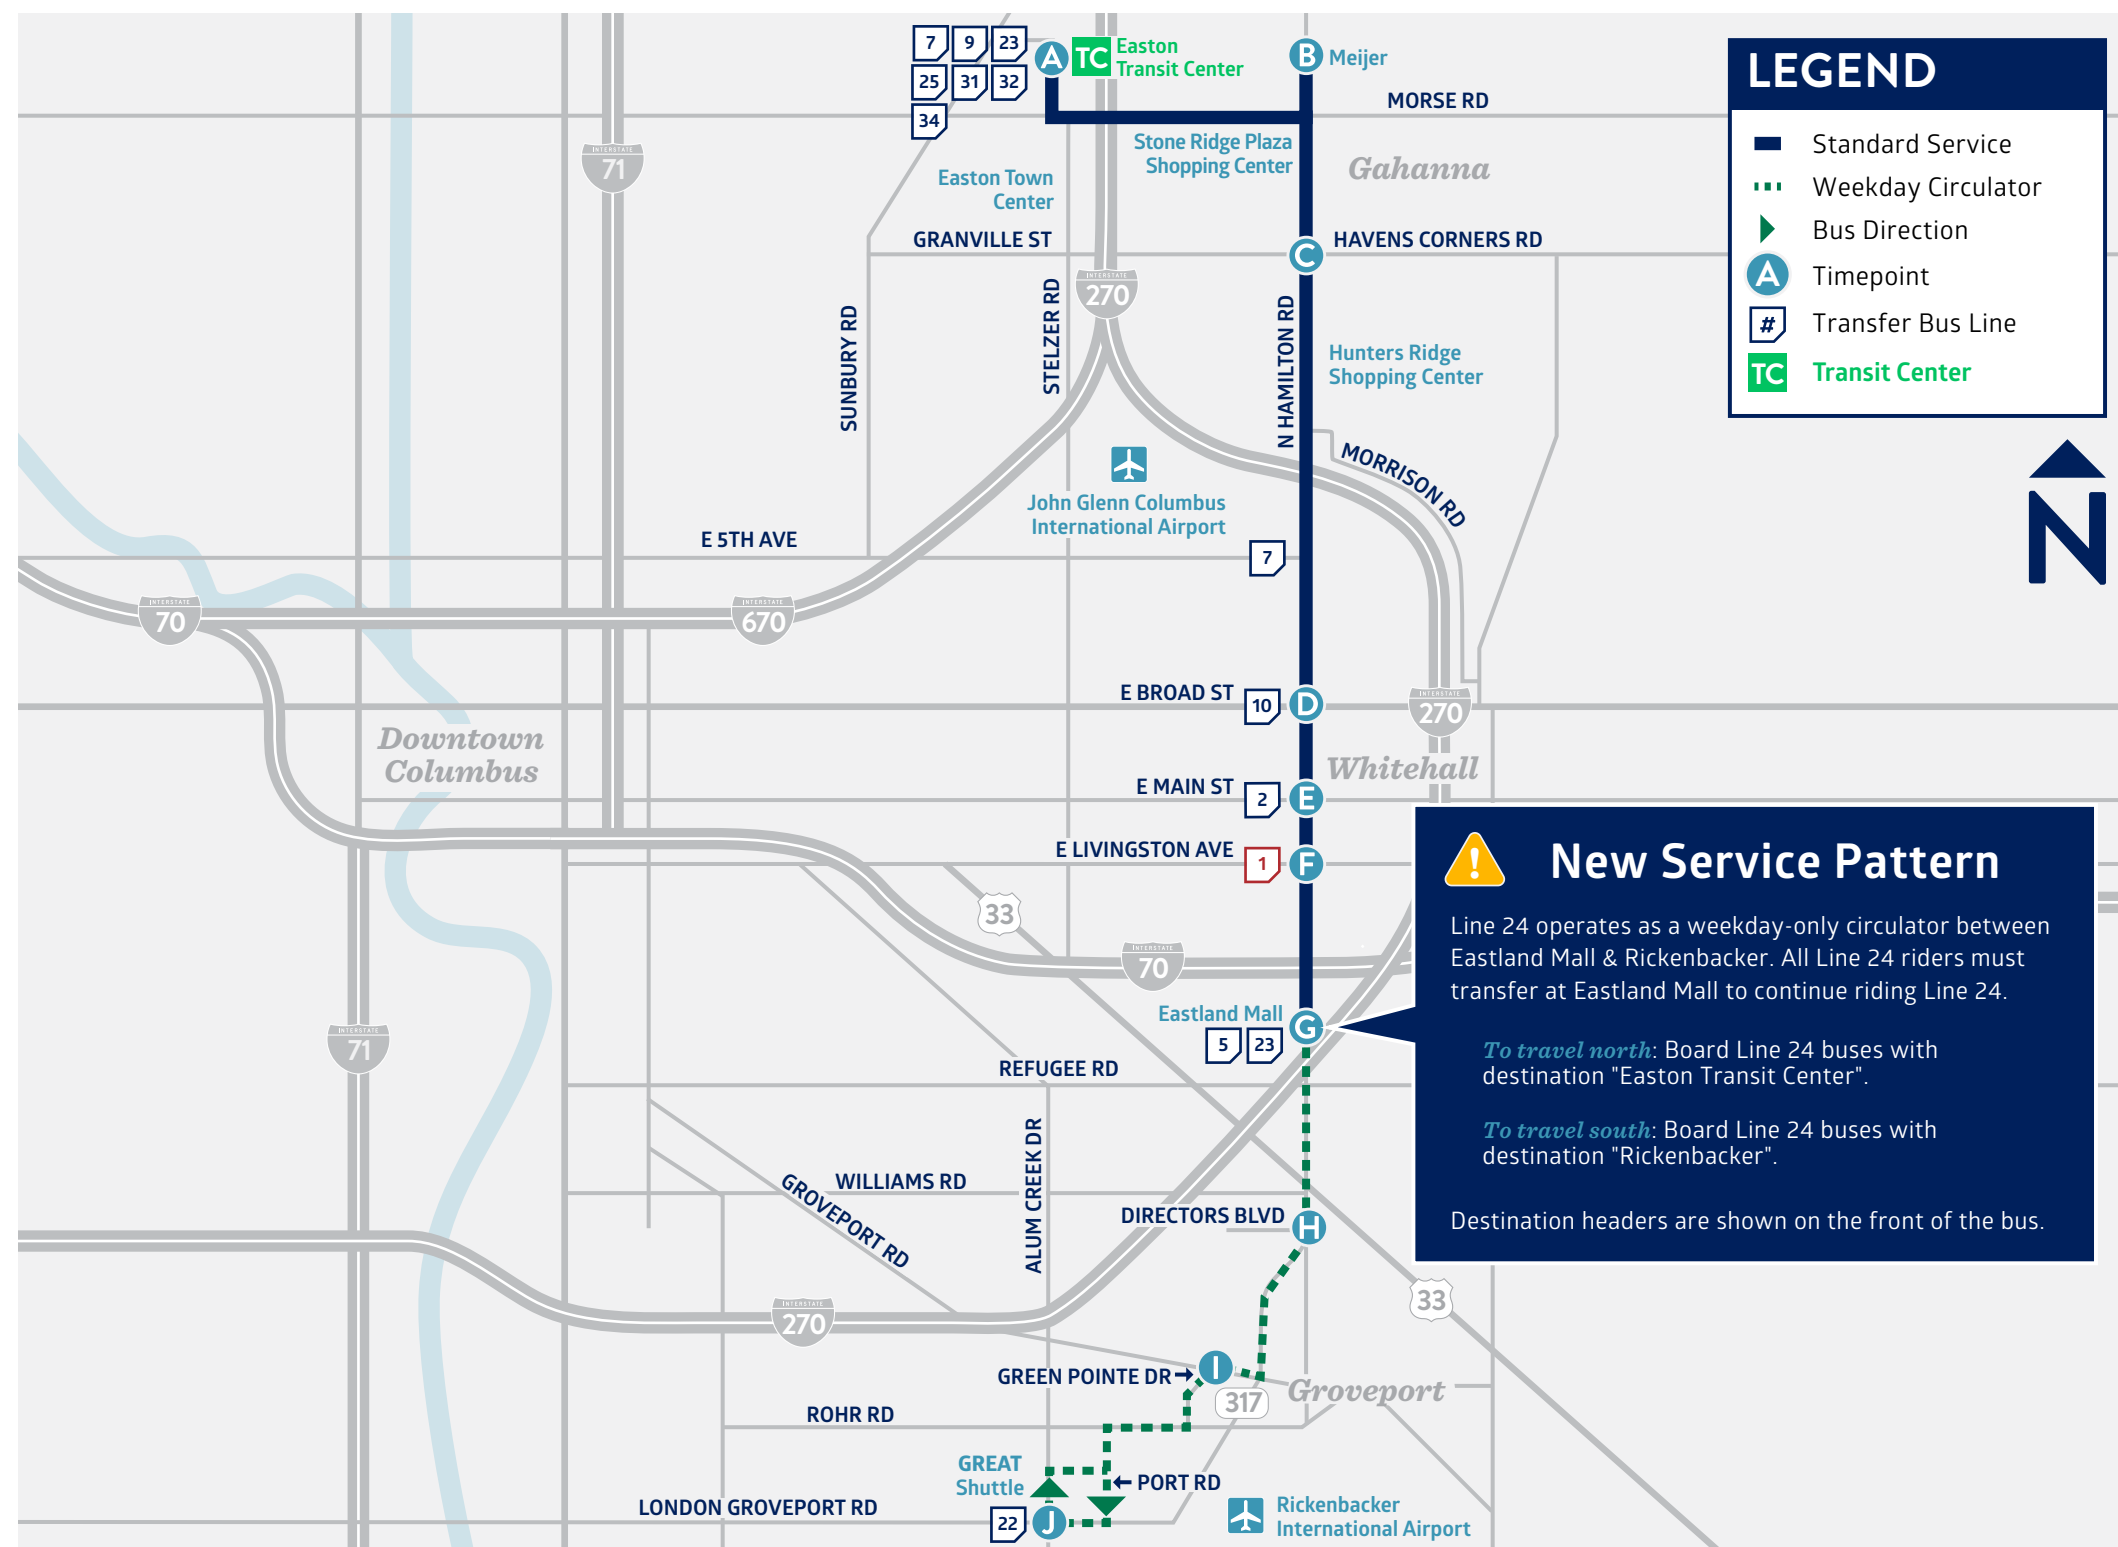

EFFECTIVE AS OF JANUARY 3, 2022

USING YOUR SCHEDULE

▶ NORTH ← DIRECTION OF THE LINE

← STOP INTERSECTION OR LANDMARK

← TIMEPOINT / TRANSFER ZONE

← DEPARTURE TIME
PM times shown in **BOLD**

← LATE NIGHT LINEUP

ARRIVAL AT STOP DEPARTURE FROM STOP

YOUR VEHICLE FREQUENCY

- STANDARD**
 - Serving you throughout the day
 - Departure times are 15-30 minutes apart
- FREQUENT**
 - Serving you throughout the day
 - Departure times are every 15 minutes or less
- RUSH HOUR**
 - Serving you Monday – Friday between 6:30 AM to 9:00 AM and 3:00 PM to 6:00 PM.

TIPS For Your Trips

- ### KNOW YOUR
- Line number
 - Departure time and location
 - Destination
- ### MAKE SURE TO
- Arrive 5 minutes early
 - Line number and destination located on vehicle's front windshield
 - Have fare ready
 - If transferring later, ask your Operator for a transfer pass before paying
 - Signal to stop
 - Use the yellow cord over your seat's window when approaching your stop. Exit through the rear door.
- ### KEEPING YOU SAFE
- Your health and wellness is important to us. To stop the spread of COVID-19:
- We all #MaskUp**
 - We all keep our (physical) distance**
 - Our vehicles are sanitized daily**
 - Our team monitors their health**