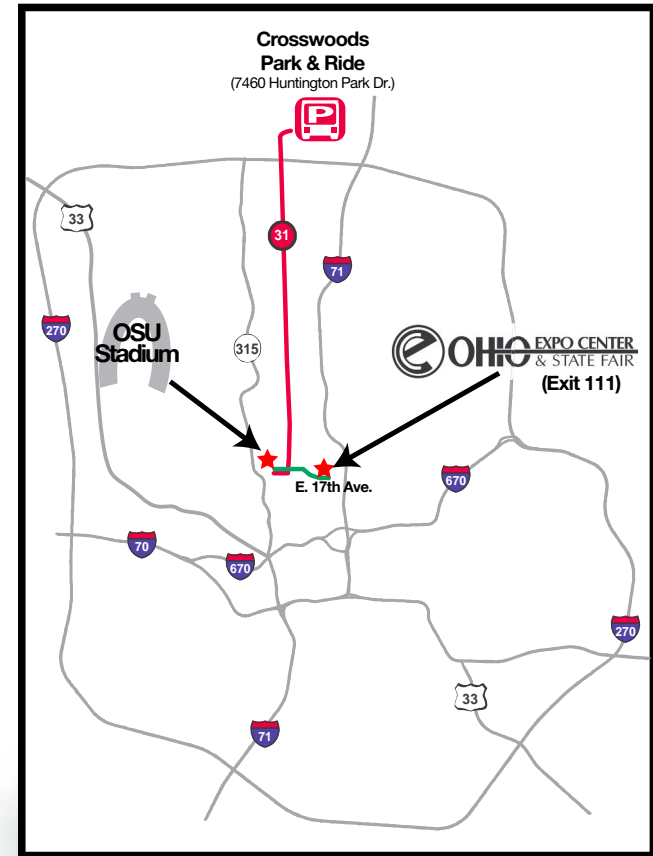

OSU football service

To avoid campus football traffic, COTA provides parking and transportation to and from all home football games. Fans can park at the COTA parking area at either Crosswoods Park and Ride or Ohio Expo Center.

Ohio Expo Center

COTA service for the Ohio Expo Center is located just off I-71 at 17th Avenue. Parking at the Center is $5 and roundtrip bus fare is $5. Drop-off and pickup will be at Neil Avenue and 17th Avenue, just one block from Ohio Stadium.

Crosswoods Park & Ride

COTA's line #31 operates from the Crosswoods Park and Ride to the Neil Avenue and 17th Avenue intersection. Parking is FREE at the Crosswoods Park and Ride and roundtrip bus fare is $5.

Buses will operate three hours before and two hours after each game. For more information on OSU Football Service, call (614) 228-1776 or visit www.cota.com.