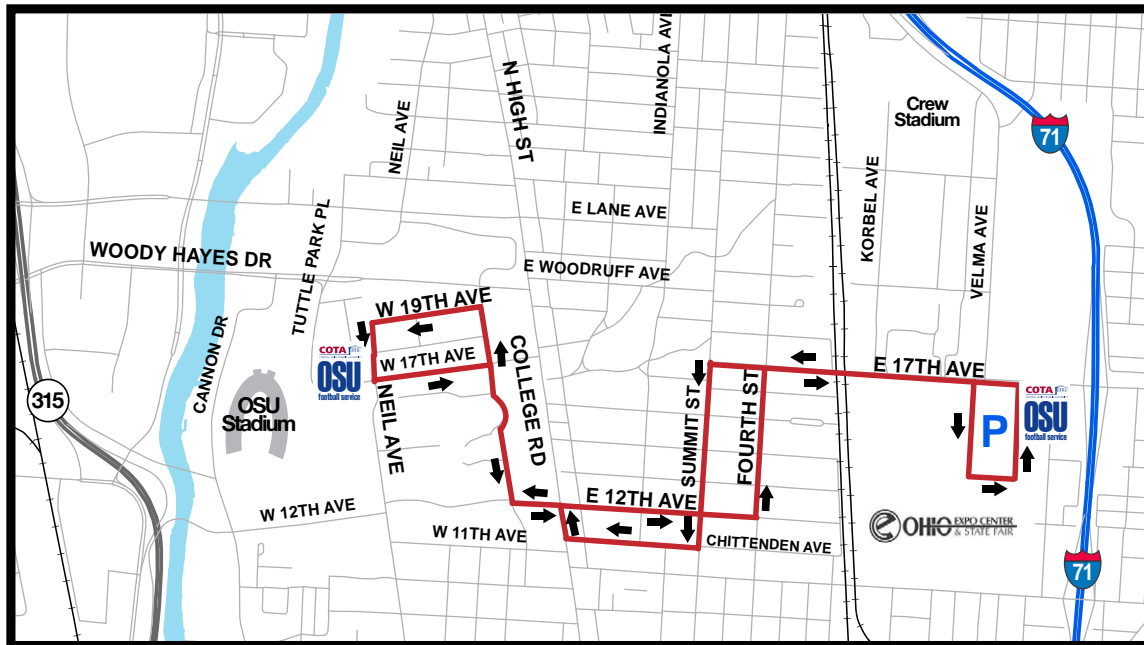

Drop-off and pickup is at the intersection of Neil Avenue and 17th Avenue, one block from Ohio Stadium!

Pickup/Drop-Off

Parking Areas

For more information on OSU Football Service, call (614) 228-1776, 6 a.m.-8 p.m., or visit www.cota.com.

Avoid parking & traffic pile-ups on game day!

CENTRAL OHIO TRANSIT AUTHORITY

OSU

football service

Fall 2011

OSU football service

To avoid campus football traffic, COTA provides parking and transportation to and from all home football games. Fans can park at the COTA parking area at either Crosswoods Park and Ride or Ohio Expo Center.

Ohio Expo Center

COTA service for the Ohio Expo Center is located just off I-71 at 17th Avenue. Parking at the Center is \$5 and roundtrip bus fare is \$5. Drop-off and pickup will be at Neil Avenue and 17th Avenue, just one block from Ohio Stadium.

Crosswoods Park & Ride

COTA's line #31 operates from the Crosswoods Park and Ride to the Neil Avenue and 17th Avenue intersection. Parking is FREE at the Crosswoods Park and Ride and roundtrip bus fare is \$5.