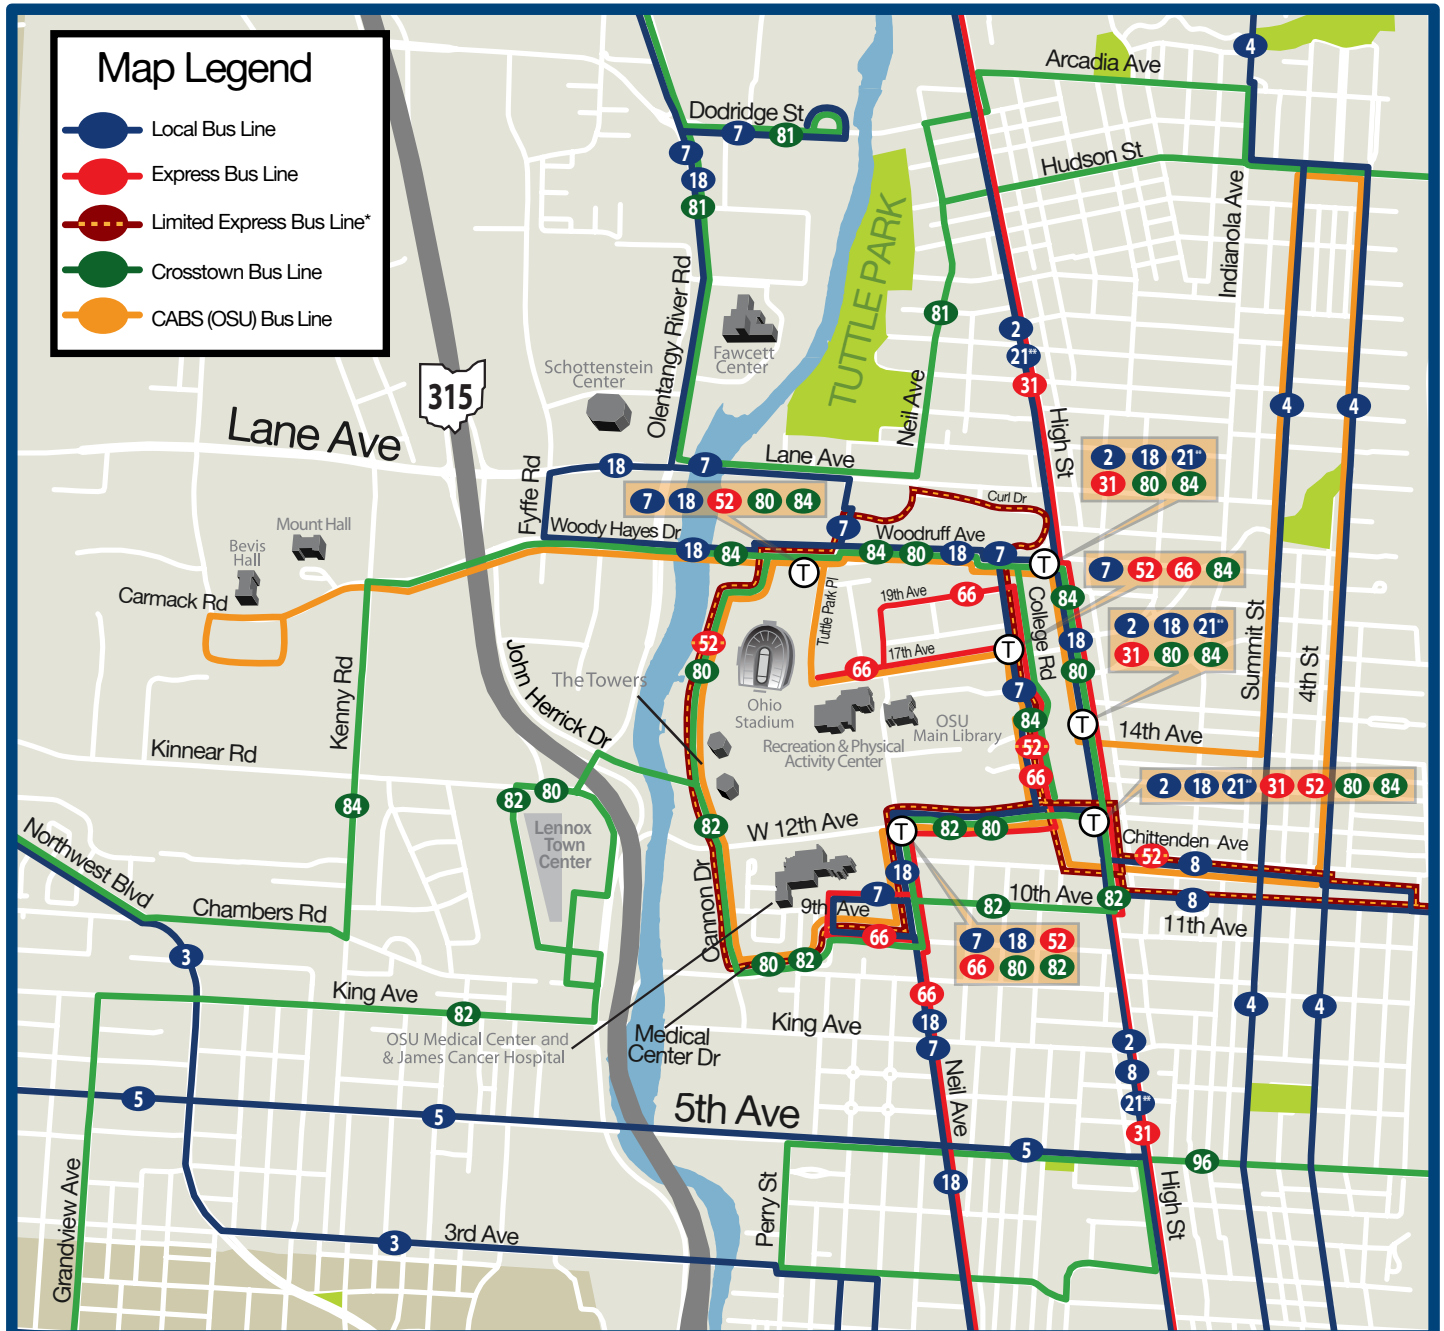

COTA OSU Map

Current as of Sept. 5, 2011

Map Legend

- Local Bus Line
- Express Bus Line
- - - Limited Express Bus Line*
- Crosstown Bus Line
- CABS (OSU) Bus Line

* Line #52 service available on specific days of the year. See schedule for details. ** Line #21 only operates Friday and Saturday evenings.