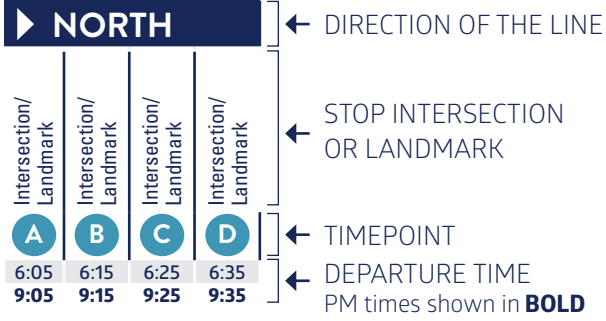

► SOUTH

Sunday

Easton Transit Center (Bay 3)	Meijer Hamilton Rd	Hamilton Rd & Havens Corners Rd	Hamilton Rd & Broad St	Hamilton Rd & Main St	Hamilton Rd & Livingston Ave	Eastland Mall
A	B	C	D	E	F	G
6:02	6:12	6:21	6:30	6:36	6:39	6:47
6:32	6:42	6:51	7:00	7:06	7:09	7:17
7:02	7:12	7:21	7:30	7:36	7:39	7:47
7:32	7:42	7:51	8:00	8:06	8:09	8:17
8:02	8:12	8:21	8:30	8:36	8:39	8:47
8:32	8:42	8:51	9:00	9:06	9:09	9:17
9:02	9:12	9:21	9:30	9:36	9:39	9:47
9:31	9:42	9:51	10:00	10:07	10:10	10:18
10:01	10:12	10:21	10:30	10:37	10:40	10:48
10:31	10:42	10:51	11:00	11:07	11:10	11:18
11:01	11:12	11:21	11:30	11:37	11:40	11:48
11:30	11:42	11:51	12:00	12:07	12:10	12:18
12:00	12:12	12:21	12:30	12:37	12:40	12:48
12:30	12:42	12:51	1:00	1:07	1:10	1:18
1:00	1:12	1:21	1:30	1:37	1:40	1:48
1:30	1:42	1:51	2:00	2:07	2:10	2:18
2:00	2:12	2:21	2:30	2:37	2:40	2:48
2:30	2:42	2:51	3:00	3:07	3:10	3:18
3:00	3:12	3:21	3:30	3:37	3:40	3:48
3:30	3:42	3:51	4:00	4:07	4:10	4:18
4:00	4:12	4:21	4:30	4:37	4:40	4:48
4:31	4:42	4:51	5:00	5:07	5:10	5:18
5:01	5:12	5:21	5:30	5:37	5:40	5:48
5:31	5:42	5:51	6:00	6:07	6:10	6:18
6:01	6:12	6:21	6:30	6:37	6:40	6:48
6:31	6:42	6:51	7:00	7:07	7:10	7:18
7:01	7:12	7:21	7:30	7:36	7:39	7:47
7:32	7:42	7:51	8:00	8:06	8:09	8:17
8:02	8:12	8:21	8:30	8:36	8:39	8:47
8:32	8:42	8:51	9:00	9:06	9:09	9:17
9:02	9:12	9:21	9:30	9:36	9:39	9:47
9:32	9:42	9:51	10:00	10:06	10:09	10:17

HOW TO USE the schedule

SERVICE TYPE frequency legend

- STANDARD**
 - Operates throughout the day
 - Departure times are generally 15-30 minutes apart
- FREQUENT**
 - Operates throughout the day
 - Departure times are every 15 minutes or better
- RUSH HOUR**
 - Operates Monday - Friday between 6:30 AM to 9:00 AM and 3:00 PM to 6:00 PM