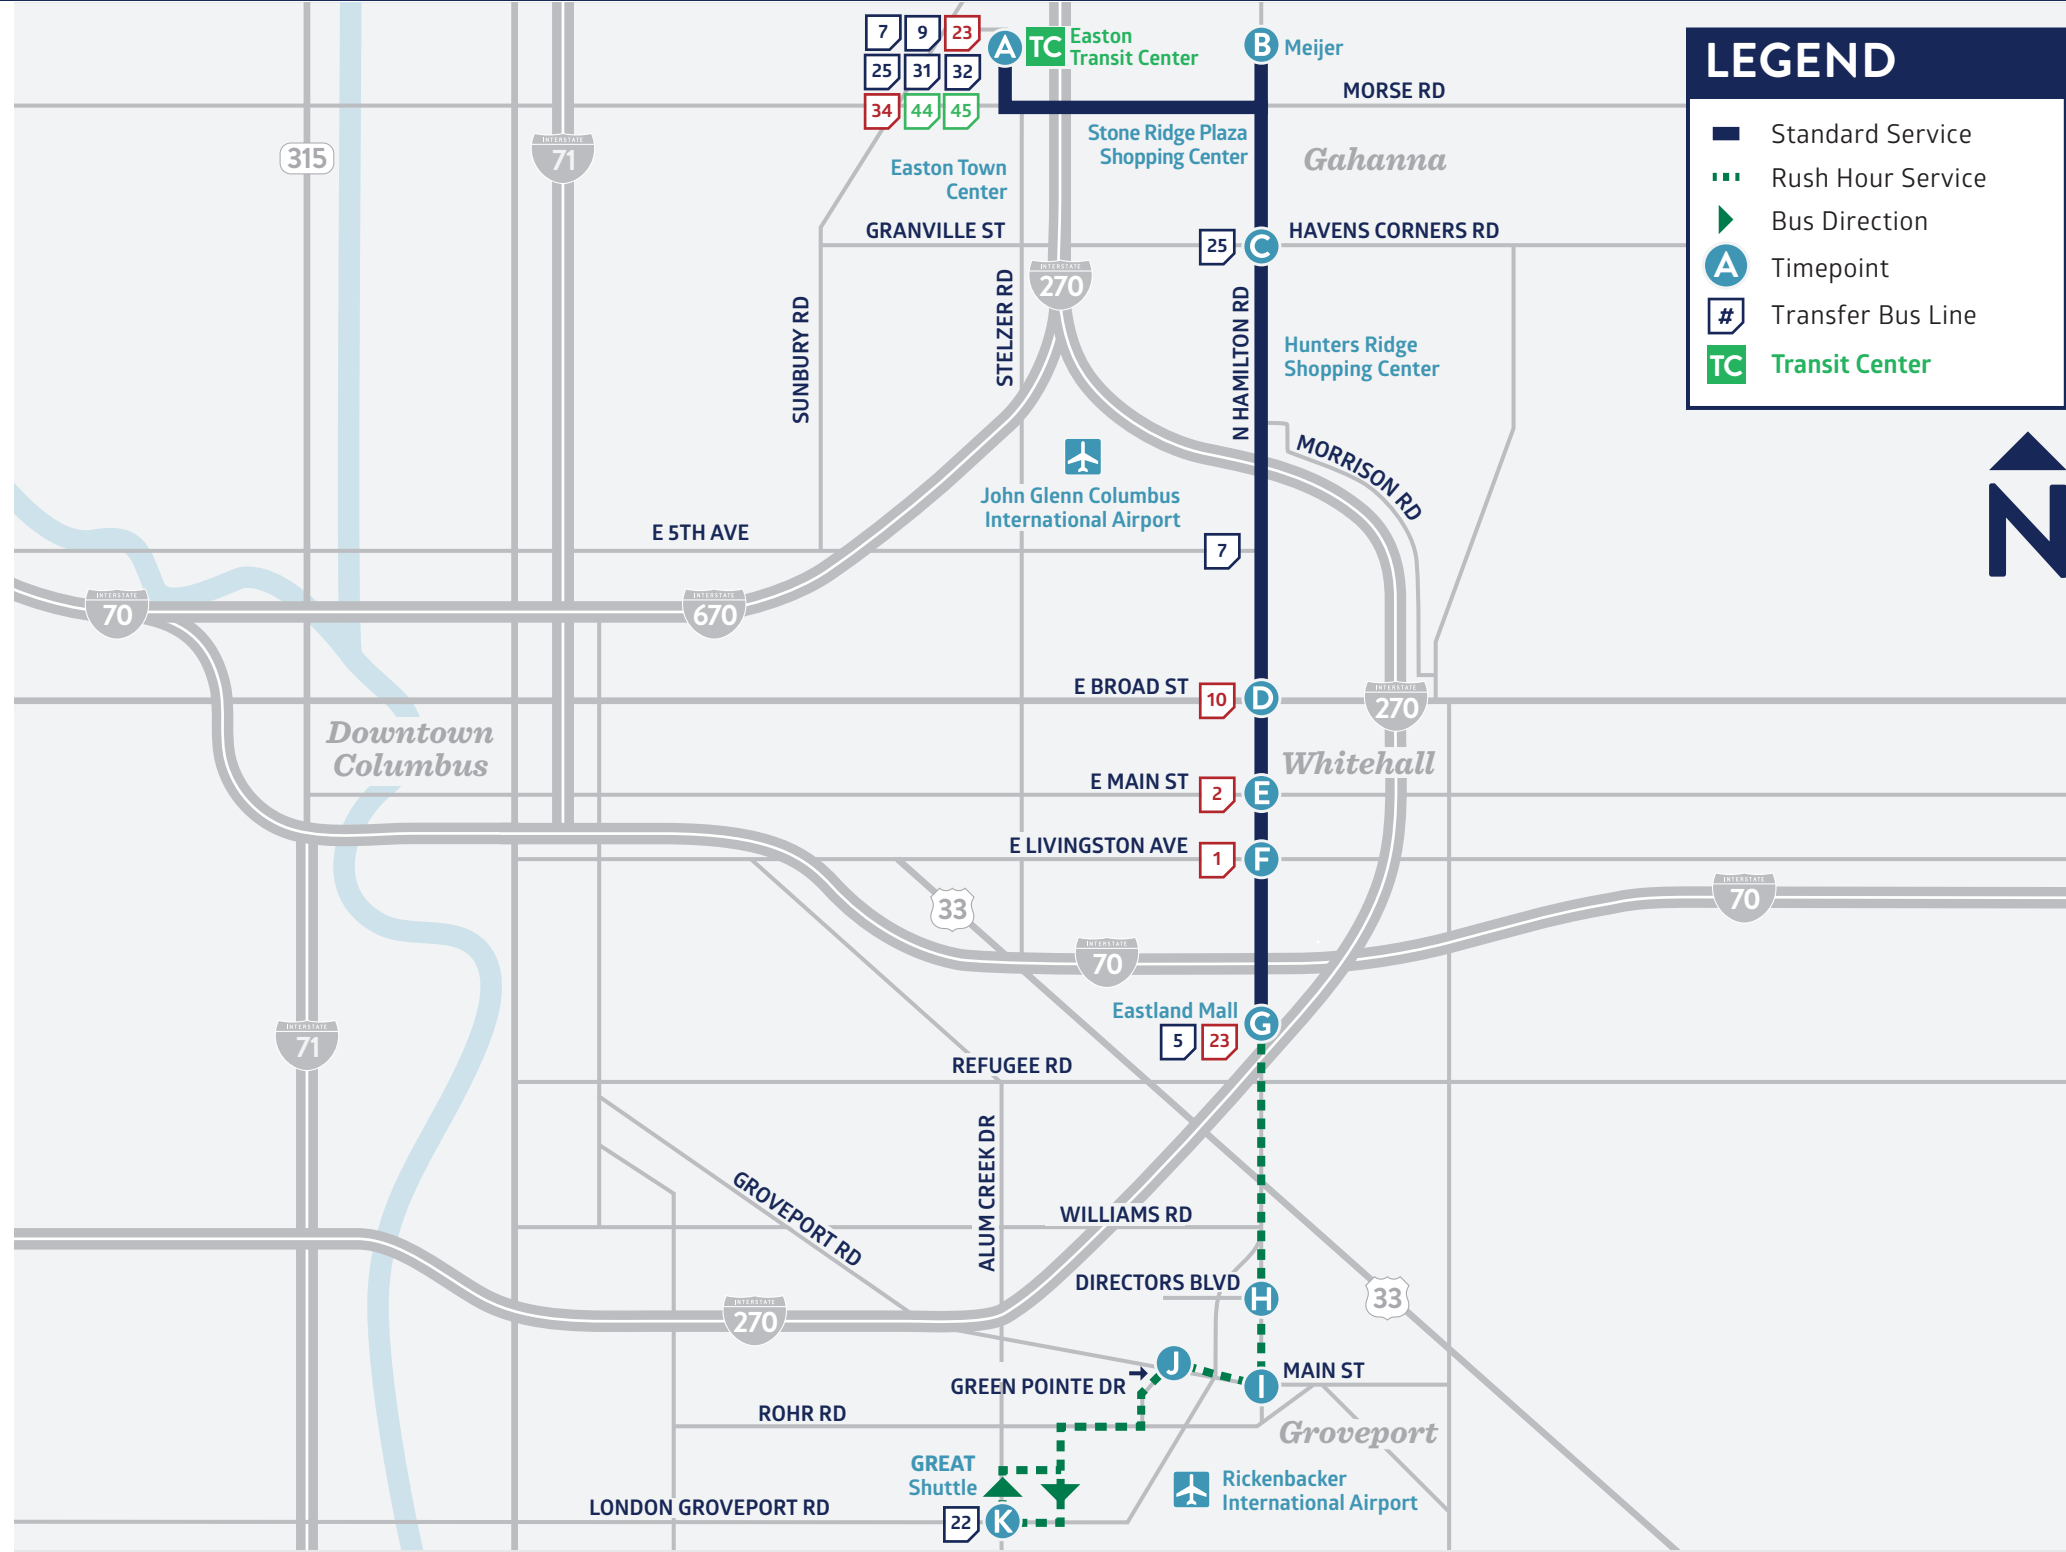

24 HAMILTON

LEGEND

- Standard Service
- Rush Hour Service
- Bus Direction
- Timepoint
- Transfer Bus Line
- Transit Center